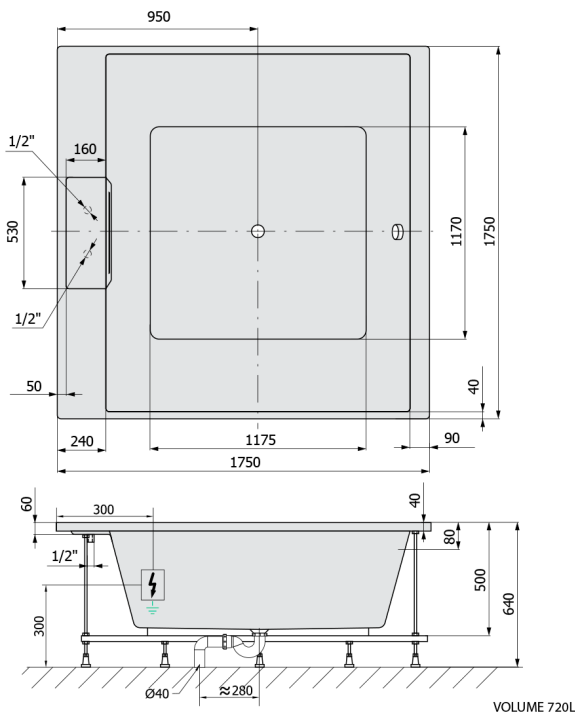

CAME FALLS Whirlpool Bath, 175x175x50cm, Active Hydro, chrome

Order code: 23611F.1010

Size

Length: 1750 mm
 Width: 1750 mm
 Height: 500 mm
 Volume: 720 l

Properties

Colour: White
 Material: Acrylate
 Warranty: 2 years

Technical sheet

Electric cable 3x2,5mm²
 Length 2m from the wall
 Elektrický kabel 3x2,5mm²
 Délka kabelu ze zdi 2m

Electrical Characteristic:
 Tension: 220-230V/50hz
 Max. power consumption: 1200W
 Electric protection: residual-current device 30mA