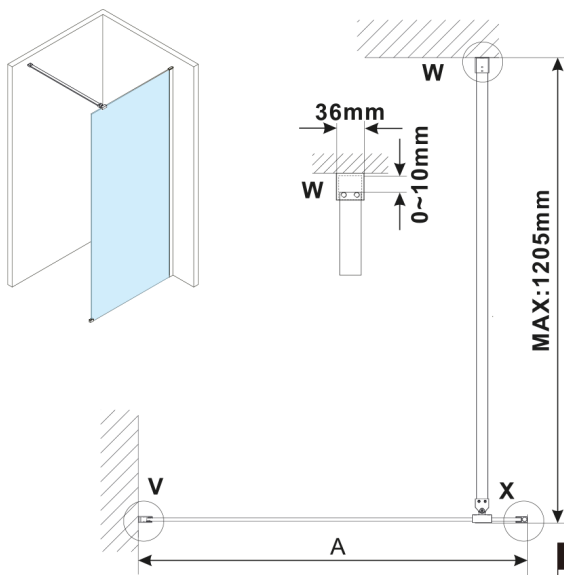

ESCA CHROME One-piece shower glass panel, wall-mount, smoked matt glass, 1500 mm

Order code: ES1415-01

Size

Height: 2100 mm

Depth: 1500 mm

Properties

Warranty: 2 years

Technical sheet

MODEL	A,mm
ES1070, ES1170, ES1270, ES1370, ES1470, ES1570	690-705
ES1080, ES1180, ES1280, ES1380, ES1480, ES1580	790-805
ES1090, ES1190, ES1290, ES1390, ES1490, ES1590	890-905
ES1010, ES1110, ES1210, ES1310, ES1410, ES1510	990-1005
ES1011, ES1111, ES1211, ES1311, ES1411, ES1511	1090-1105
ES1012, ES1112, ES1212, ES1312, ES1412, ES1512	1190-1205
ES1013, ES1113, ES1213, ES1313, ES1413, ES1513	1290-1305
ES1014, ES1114, ES1214, ES1314, ES1414, ES1514	1390-1405
ES1015, ES1115, ES1215, ES1315, ES1415, ES1515	1490-1505