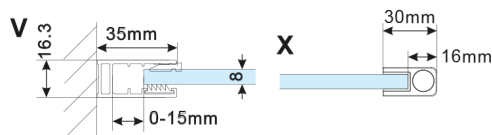

ESCA CHROME One-piece shower glass panel, wall-mount, smoked matt glass, 1500 mm

Order code: ES1415-01

Size

Height: 2100 mm

Depth: 1500 mm

Properties

Warranty: 2 years

Technical sheet

MODEL	A,mm
ES1070, ES1170, ES1270, ES1370, ES1470, ES1570	690-705
ES1080, ES1180, ES1280, ES1380, ES1480, ES1580	790-805
ES1090, ES1190, ES1290, ES1390, ES1490, ES1590	890-905
ES1010, ES1110, ES1210, ES1310, ES1410, ES1510	990-1005
ES1011, ES1111, ES1211, ES1311, ES1411, ES1511	1090-1105
ES1012, ES1112, ES1212, ES1312, ES1412, ES1512	1190-1205
ES1013, ES1113, ES1213, ES1313, ES1413, ES1513	1290-1305
ES1014, ES1114, ES1214, ES1314, ES1414, ES1514	1390-1405
ES1015, ES1115, ES1215, ES1315, ES1415, ES1515	1490-1505