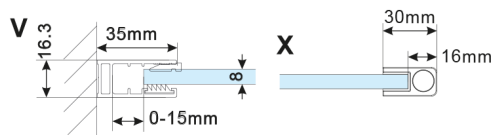

# ESCA GOLD MATT One-piece shower glass panel, wall-mount, smoked matt glass, 1400 mm

Order code: ES1414-04

**Size**

Height: 2100 mm  
Depth: 1400 mm

**Properties**

Warranty: 2 years

## Technical sheet

MODEL	A,mm
ES1070, ES1170, ES1270, ES1370, ES1470, ES1570	690-705
ES1080, ES1180, ES1280, ES1380, ES1480, ES1580	790-805
ES1090, ES1190, ES1290, ES1390, ES1490, ES1590	890-905
ES1010, ES1110, ES1210, ES1310, ES1410, ES1510	990-1005
ES1011, ES1111, ES1211, ES1311, ES1411, ES1511	1090-1105
ES1012, ES1112, ES1212, ES1312, ES1412, ES1512	1190-1205
ES1013, ES1113, ES1213, ES1313, ES1413, ES1513	1290-1305
ES1014, ES1114, ES1214, ES1314, ES1414, ES1514	1390-1405
ES1015, ES1115, ES1215, ES1315, ES1415, ES1515	1490-1505