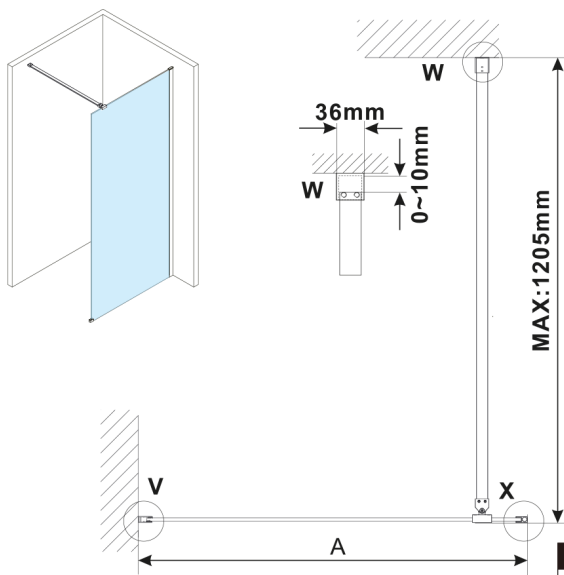

# ESCA GOLD MATT One-piece shower glass panel, wall-mount, smoked matt glass, 1400 mm

Order code: ES1414-04

**Size**

Height: 2100 mm  
Depth: 1400 mm

**Properties**

Warranty: 2 years

## Technical sheet

MODEL	A,mm
ES1070, ES1170, ES1270, ES1370, ES1470, ES1570	690-705
ES1080, ES1180, ES1280, ES1380, ES1480, ES1580	790-805
ES1090, ES1190, ES1290, ES1390, ES1490, ES1590	890-905
ES1010, ES1110, ES1210, ES1310, ES1410, ES1510	990-1005
ES1011, ES1111, ES1211, ES1311, ES1411, ES1511	1090-1105
ES1012, ES1112, ES1212, ES1312, ES1412, ES1512	1190-1205
ES1013, ES1113, ES1213, ES1313, ES1413, ES1513	1290-1305
ES1014, ES1114, ES1214, ES1314, ES1414, ES1514	1390-1405
ES1015, ES1115, ES1215, ES1315, ES1415, ES1515	1490-1505