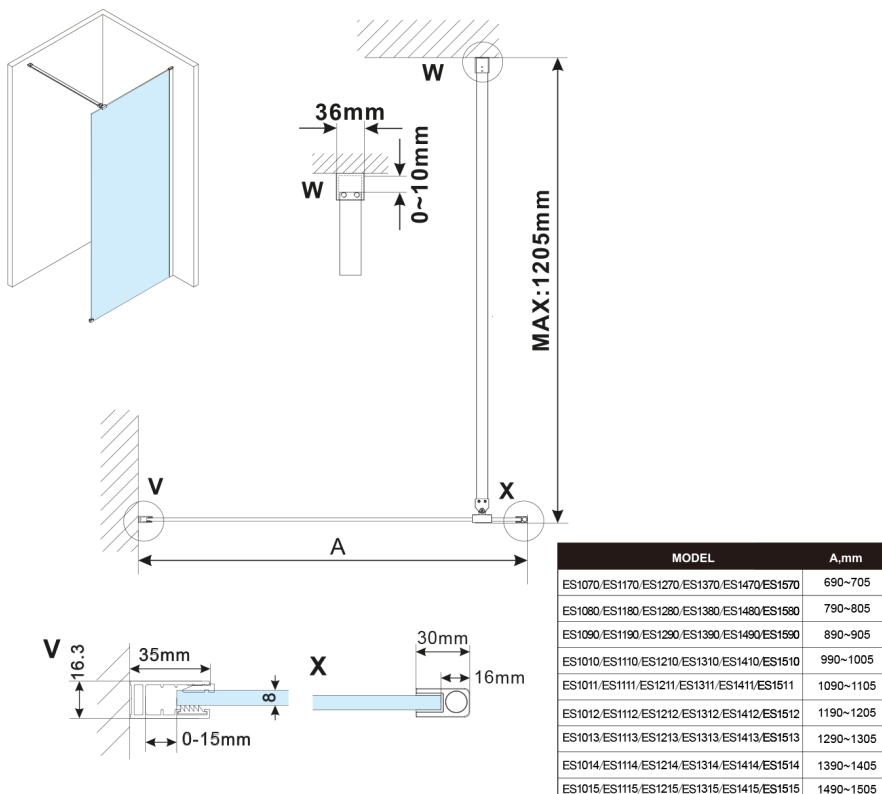

## ESCA GOLD MATT One-piece shower glass panel, wall-mount, smoked matt glass, 1200 mm

Order code: ES1412-04

### Size

Height: 2100 mm

Depth: 1200 mm

## Technical sheet

MODEL	A,mm
ES1070, ES1170, ES1270, ES1370, ES1470, ES1570	690-705
ES1080, ES1180, ES1280, ES1380, ES1480, ES1580	790-805
ES1090, ES1190, ES1290, ES1390, ES1490, ES1590	890-905
ES1010, ES1110, ES1210, ES1310, ES1410, ES1510	990-1005
ES1011, ES1111, ES1211, ES1311, ES1411, ES1511	1090-1105
ES1012, ES1112, ES1212, ES1312, ES1412, ES1512	1190-1205
ES1013, ES1113, ES1213, ES1313, ES1413, ES1513	1290-1305
ES1014, ES1114, ES1214, ES1314, ES1414, ES1514	1390-1405
ES1015, ES1115, ES1215, ES1315, ES1415, ES1515	1490-1505