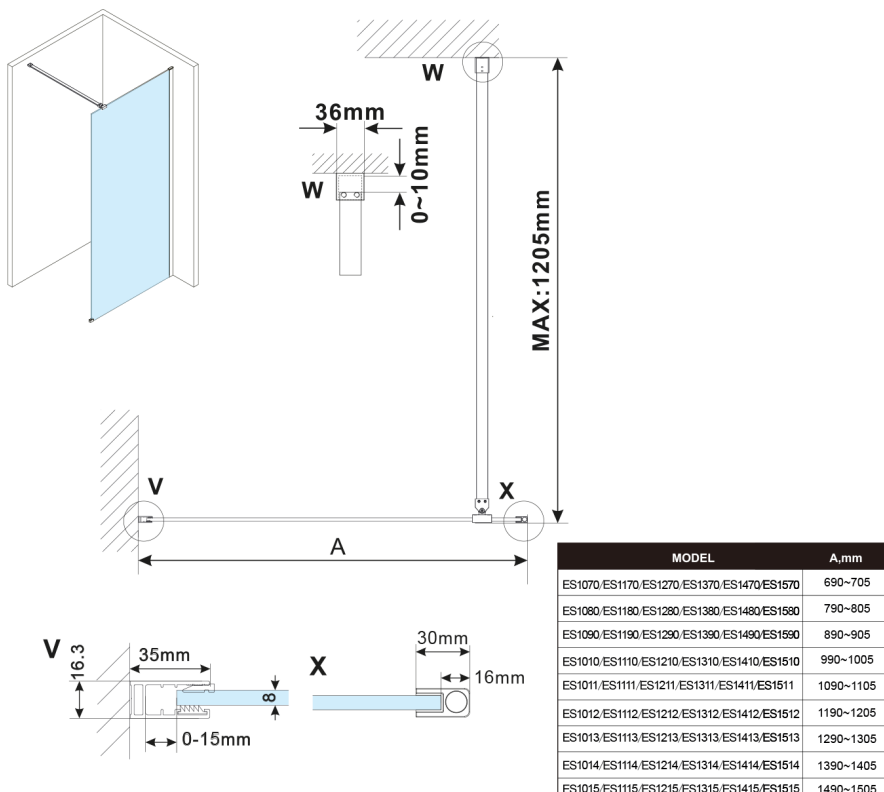

ESCA WHITE MATT One-piece shower glass panel, wall-mount, smoked matt glass, 1200 mm

Order code: ES1412-03

Size

Height: 2100 mm
Depth: 1200 mm

Properties

Warranty: 2 years

Technical sheet

MODEL	A,mm
ES1070, ES1170, ES1270, ES1370, ES1470, ES1570	690-705
ES1080, ES1180, ES1280, ES1380, ES1480, ES1580	790-805
ES1090, ES1190, ES1290, ES1390, ES1490, ES1590	890-905
ES1010, ES1110, ES1210, ES1310, ES1410, ES1510	990-1005
ES1011, ES1111, ES1211, ES1311, ES1411, ES1511	1090-1105
ES1012, ES1112, ES1212, ES1312, ES1412, ES1512	1190-1205
ES1013, ES1113, ES1213, ES1313, ES1413, ES1513	1290-1305
ES1014, ES1114, ES1214, ES1314, ES1414, ES1514	1390-1405
ES1015, ES1115, ES1215, ES1315, ES1415, ES1515	1490-1505