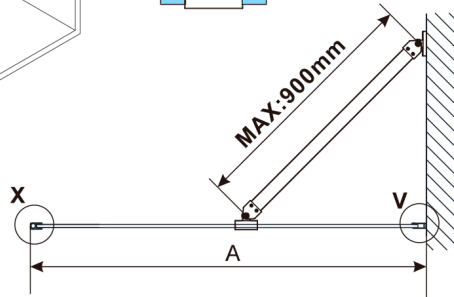

ESCA WHITE MATT One-piece shower glass panel, wall-mount, smoked matt glass, 1200 mm

Order code: ES1412-03

Size

Height: 2100 mm
Depth: 1200 mm

Properties

Warranty: 2 years

Technical sheet

MODEL	A,mm
ES1070, ES1170, ES1270, ES1370, ES1470, ES1570	690-705
ES1080, ES1180, ES1280, ES1380, ES1480, ES1580	790-805
ES1090, ES1190, ES1290, ES1390, ES1490, ES1590	890-905
ES1010, ES1110, ES1210, ES1310, ES1410, ES1510	990-1005
ES1011, ES1111, ES1211, ES1311, ES1411, ES1511	1090-1105
ES1012, ES1112, ES1212, ES1312, ES1412, ES1512	1190-1205
ES1013, ES1113, ES1213, ES1313, ES1413, ES1513	1290-1305
ES1014, ES1114, ES1214, ES1314, ES1414, ES1514	1390-1405
ES1015, ES1115, ES1215, ES1315, ES1415, ES1515	1490-1505