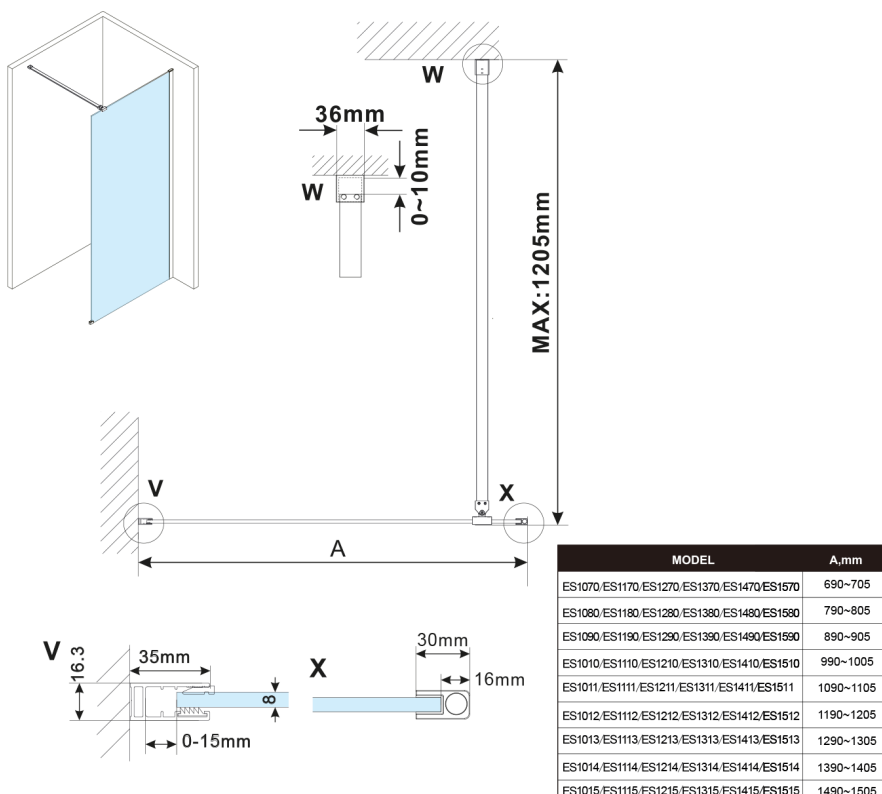

## ESCA BLACK MATT One-piece shower glass panel, wall-mount, smoked matt glass, 1200 mm

Order code: ES1412-02

### Size

Height: 2100 mm

Depth: 1200 mm

## Technical sheet

MODEL	A,mm
ES1070, ES1170, ES1270, ES1370, ES1470, ES1570	690-705
ES1080, ES1180, ES1280, ES1380, ES1480, ES1580	790-805
ES1090, ES1190, ES1290, ES1390, ES1490, ES1590	890-905
ES1010, ES1110, ES1210, ES1310, ES1410, ES1510	990-1005
ES1011, ES1111, ES1211, ES1311, ES1411, ES1511	1090-1105
ES1012, ES1112, ES1212, ES1312, ES1412, ES1512	1190-1205
ES1013, ES1113, ES1213, ES1313, ES1413, ES1513	1290-1305
ES1014, ES1114, ES1214, ES1314, ES1414, ES1514	1390-1405
ES1015, ES1115, ES1215, ES1315, ES1415, ES1515	1490-1505