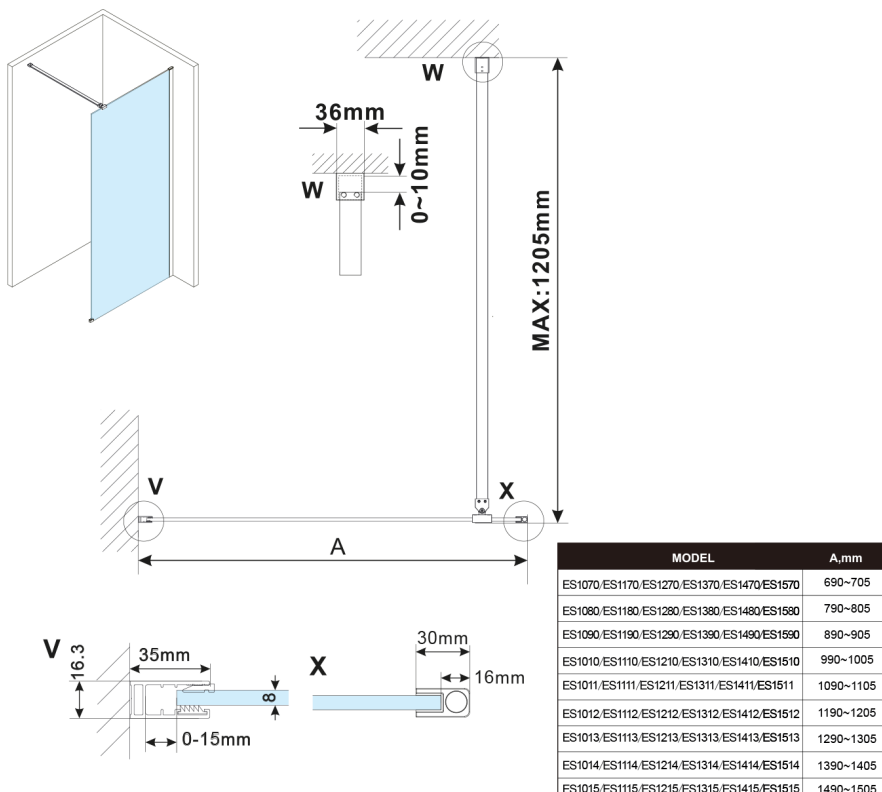

## ESCA CHROME One-piece shower glass panel, wall-mount, smoked matt glass, 1200 mm

Order code: ES1412-01

### Size

Height: 2100 mm  
Depth: 1200 mm

## Technical sheet

MODEL	A,mm
ES1070, ES1170, ES1270, ES1370, ES1470, ES1570	690-705
ES1080, ES1180, ES1280, ES1380, ES1480, ES1580	790-805
ES1090, ES1190, ES1290, ES1390, ES1490, ES1590	890-905
ES1010, ES1110, ES1210, ES1310, ES1410, ES1510	990-1005
ES1011, ES1111, ES1211, ES1311, ES1411, ES1511	1090-1105
ES1012, ES1112, ES1212, ES1312, ES1412, ES1512	1190-1205
ES1013, ES1113, ES1213, ES1313, ES1413, ES1513	1290-1305
ES1014, ES1114, ES1214, ES1314, ES1414, ES1514	1390-1405
ES1015, ES1115, ES1215, ES1315, ES1415, ES1515	1490-1505