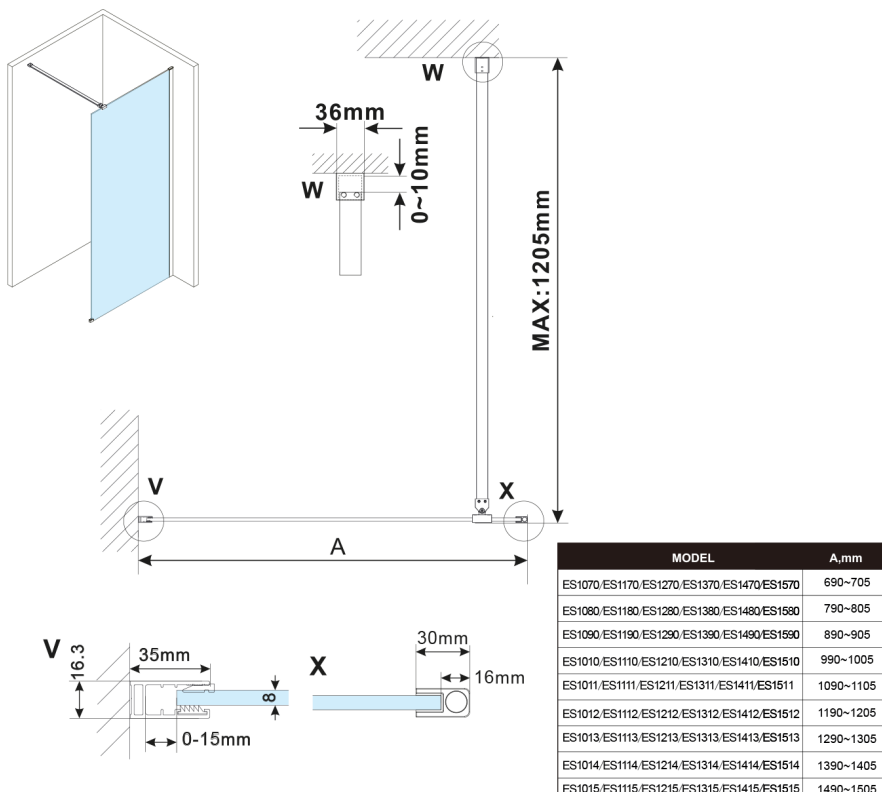

ESCA GOLD MATT One-piece shower glass panel, wall-mount, smoked matt glass, 1100 mm

Order code: ES1411-04

Size

Height: 2100 mm

Depth: 1100 mm

Properties

Warranty: 2 years

Technical sheet

MODEL	A,mm
ES1070, ES1170, ES1270, ES1370, ES1470, ES1570	690-705
ES1080, ES1180, ES1280, ES1380, ES1480, ES1580	790-805
ES1090, ES1190, ES1290, ES1390, ES1490, ES1590	890-905
ES1010, ES1110, ES1210, ES1310, ES1410, ES1510	990-1005
ES1011, ES1111, ES1211, ES1311, ES1411, ES1511	1090-1105
ES1012, ES1112, ES1212, ES1312, ES1412, ES1512	1190-1205
ES1013, ES1113, ES1213, ES1313, ES1413, ES1513	1290-1305
ES1014, ES1114, ES1214, ES1314, ES1414, ES1514	1390-1405
ES1015, ES1115, ES1215, ES1315, ES1415, ES1515	1490-1505