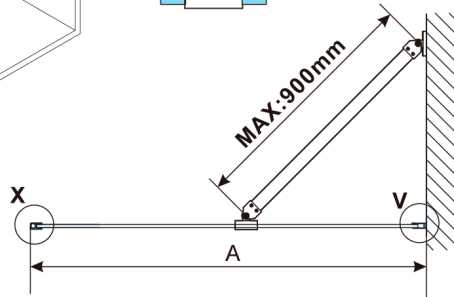

ESCA WHITE MATT One-piece shower glass panel, wall-mount, smoked matt glass, 1100 mm

Order code: ES1411-03

Size

Height: 2100 mm
Depth: 1100 mm

Properties

Warranty: 2 years

Technical sheet

MODEL	A,mm
ES1070, ES1170, ES1270, ES1370, ES1470, ES1570	690-705
ES1080, ES1180, ES1280, ES1380, ES1480, ES1580	790-805
ES1090, ES1190, ES1290, ES1390, ES1490, ES1590	890-905
ES1010, ES1110, ES1210, ES1310, ES1410, ES1510	990-1005
ES1011, ES1111, ES1211, ES1311, ES1411, ES1511	1090-1105
ES1012, ES1112, ES1212, ES1312, ES1412, ES1512	1190-1205
ES1013, ES1113, ES1213, ES1313, ES1413, ES1513	1290-1305
ES1014, ES1114, ES1214, ES1314, ES1414, ES1514	1390-1405
ES1015, ES1115, ES1215, ES1315, ES1415, ES1515	1490-1505