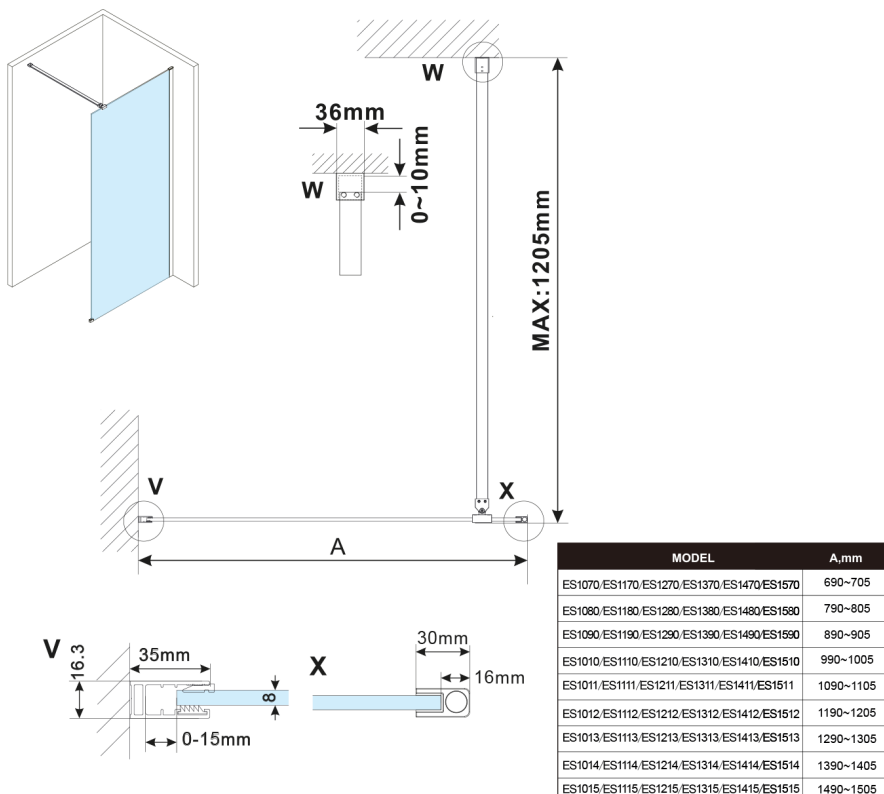

ESCA WHITE MATT One-piece shower glass panel, wall-mount, smoked matt glass, 1100 mm

Order code: ES1411-03

Size

Height: 2100 mm
Depth: 1100 mm

Properties

Warranty: 2 years

Technical sheet

MODEL	A,mm
ES1070, ES1170, ES1270, ES1370, ES1470, ES1570	690-705
ES1080, ES1180, ES1280, ES1380, ES1480, ES1580	790-805
ES1090, ES1190, ES1290, ES1390, ES1490, ES1590	890-905
ES1010, ES1110, ES1210, ES1310, ES1410, ES1510	990-1005
ES1011, ES1111, ES1211, ES1311, ES1411, ES1511	1090-1105
ES1012, ES1112, ES1212, ES1312, ES1412, ES1512	1190-1205
ES1013, ES1113, ES1213, ES1313, ES1413, ES1513	1290-1305
ES1014, ES1114, ES1214, ES1314, ES1414, ES1514	1390-1405
ES1015, ES1115, ES1215, ES1315, ES1415, ES1515	1490-1505