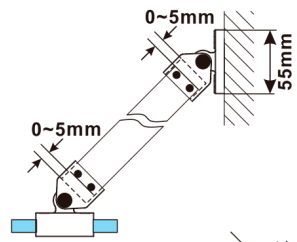

ESCA WHITE MATT One-piece shower glass panel, wall-mount, smoked matt glass, 1100 mm

Order code: ES1411-03

Size

Height: 2100 mm
Depth: 1100 mm

Properties

Warranty: 2 years

Technical sheet

MODEL	A,mm
ES1070, ES1170, ES1270, ES1370, ES1470, ES1570	690-705
ES1080, ES1180, ES1280, ES1380, ES1480, ES1580	790-805
ES1090, ES1190, ES1290, ES1390, ES1490, ES1590	890-905
ES1010, ES1110, ES1210, ES1310, ES1410, ES1510	990-1005
ES1011, ES1111, ES1211, ES1311, ES1411, ES1511	1090-1105
ES1012, ES1112, ES1212, ES1312, ES1412, ES1512	1190-1205
ES1013, ES1113, ES1213, ES1313, ES1413, ES1513	1290-1305
ES1014, ES1114, ES1214, ES1314, ES1414, ES1514	1390-1405
ES1015, ES1115, ES1215, ES1315, ES1415, ES1515	1490-1505