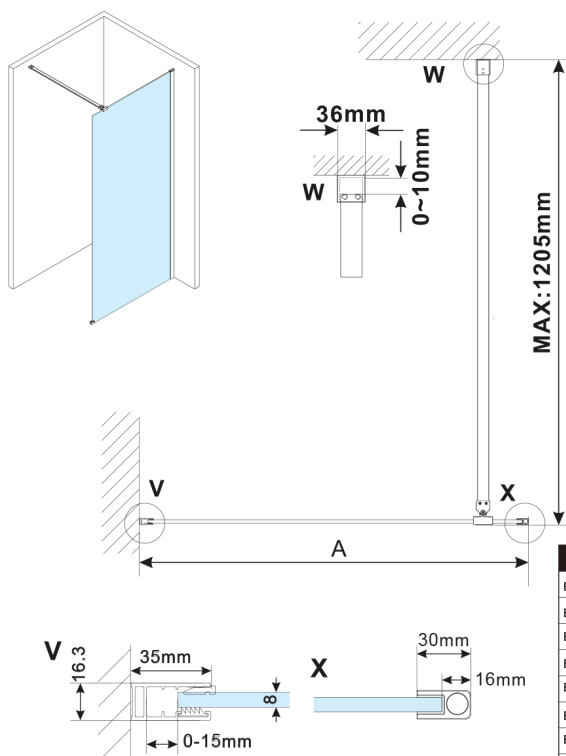

## ESCA BLACK MATT One-piece shower glass panel, wall-mount, smoked matt glass, 1100 mm

Order code: ES1411-02

### Size

Height: 2100 mm

Depth: 1100 mm

## Technical sheet

MODEL	A,mm
ES1070, ES1170, ES1270, ES1370, ES1470, ES1570	690-705
ES1080, ES1180, ES1280, ES1380, ES1480, ES1580	790-805
ES1090, ES1190, ES1290, ES1390, ES1490, ES1590	890-905
ES1010, ES1110, ES1210, ES1310, ES1410, ES1510	990-1005
ES1011, ES1111, ES1211, ES1311, ES1411, ES1511	1090-1105
ES1012, ES1112, ES1212, ES1312, ES1412, ES1512	1190-1205
ES1013, ES1113, ES1213, ES1313, ES1413, ES1513	1290-1305
ES1014, ES1114, ES1214, ES1314, ES1414, ES1514	1390-1405
ES1015, ES1115, ES1215, ES1315, ES1415, ES1515	1490-1505

MODEL	A,mm
ES1070, ES1170, ES1270, ES1370, ES1470, ES1570	690-705
ES1080, ES1180, ES1280, ES1380, ES1480, ES1580	790-805
ES1090, ES1190, ES1290, ES1390, ES1490, ES1590	890-905
ES1010, ES1110, ES1210, ES1310, ES1410, ES1510	990-1005
ES1011, ES1111, ES1211, ES1311, ES1411, ES1511	1090-1105
ES1012, ES1112, ES1212, ES1312, ES1412, ES1512	1190-1205
ES1013, ES1113, ES1213, ES1313, ES1413, ES1513	1290-1305
ES1014, ES1114, ES1214, ES1314, ES1414, ES1514	1390-1405
ES1015, ES1115, ES1215, ES1315, ES1415, ES1515	1490-1505