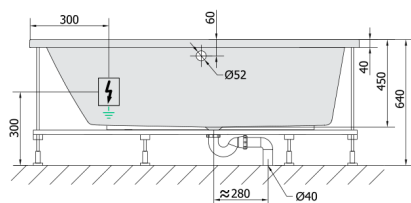

ANDRA L Whirlpool Bath, 160x90x45cm, Highline Hydro-Air, chrome

Order code: 81521.6010

Size

Length: 1600 mm
 Width: 900 mm
 Height: 450 mm
 Volume: 240 l

Properties

Colour: White
 Material: Acrylate
 Warranty: 2 years

Technical sheet

VOLUME 300L

Electric cable 3x2,5mm²
 Length 2m from the wall
 Elektrický kabel 3x2,5mm²
 Délka kabelu ze zdi 2m

Electrical Characteristic:
 Tension: 220-230V/50hz
 Max. power consumption: 1200W
 Electric protection: residual-current device 30mA