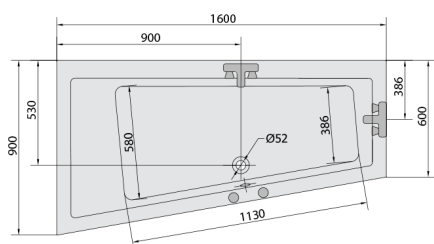

ANDRA L Whirlpool Bath, 160x90x45cm, Highline Hydro-Air, chrome

Order code: 81521.6010

Size

Length: 1600 mm
 Width: 900 mm
 Height: 450 mm
 Volume: 240 l

Properties

Colour: White
 Material: Acrylate
 Warranty: 2 years

Technical sheet

VOLUME 300L

Electric cable 3x2,5mm²
 Length 2m from the wall
 Elektrický kabel 3x2,5mm²
 Délka kabelu ze zdi 2m

Electrical Characteristic:
 Tension: 220-230V/50hz
 Max. power consumption: 1200W
 Electric protection: residual-current device 30mA