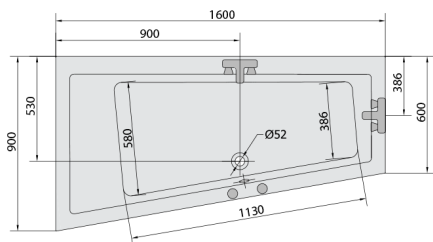

ANDRA L Whirlpool Bath, 160x90x45cm, Attraction Hydro-Air, chrome

Order code: 81521.4010

Size

Length: 1600 mm
 Width: 900 mm
 Height: 450 mm
 Volume: 240 l

Properties

Colour: White
 Material: Acrylate
 Warranty: 2 years

Technical sheet

VOLUME 300L

Electric cable 3x2,5mm²
 Length 2m from the wall
 Elektrický kabel 3x2,5mm²
 Délka kabelu ze zdi 2m

Electrical Characteristic:
 Tension: 220-230V/50hz
 Max. power consumption: 1200W
 Electric protection: residual-current device 30mA