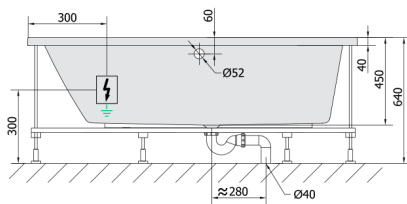

ANDRA L Whirlpool Bath, 160x90x45cm, Attraction Hydro-Air, chrome

Order code: 81521.4010

Size

Length: 1600 mm
 Width: 900 mm
 Height: 450 mm
 Volume: 240 l

Properties

Colour: White
 Material: Acrylate
 Warranty: 2 years

Technical sheet

VOLUME 300L

Electric cable 3x2,5mm²
 Length 2m from the wall
 Elektrický kabel 3x2,5mm²
 Délka kabelu ze zdi 2m

Electrical Characteristic:
 Tension: 220-230V/50hz
 Max. power consumption: 1200W
 Electric protection: residual-current device 30mA