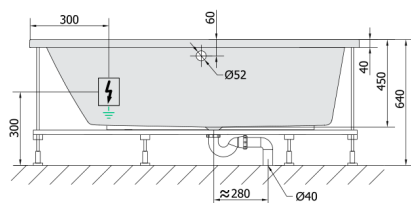

ANDRA L Whirlpool Bath, 160x90x45cm, Active Hydro-Air, chrome

Order code: 81521.2010

Size

Length: 1600 mm
 Width: 900 mm
 Height: 450 mm
 Volume: 240 l

Properties

Colour: White
 Material: Acrylate
 Warranty: 2 years

Technical sheet

VOLUME 300L

Electric cable 3x2,5mm²
 Length 2m from the wall
 Elektrický kabel 3x2,5mm²
 Délka kabelu ze zdi 2m

Electrical Characteristic:
 Tension: 220-230V/50hz
 Max. power consumption: 1200W
 Electric protection: residual-current device 30mA