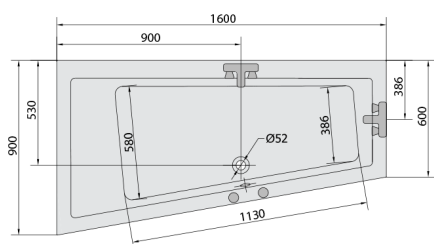

ANDRA L Whirlpool Bath, 160x90x45cm, Active Hydro-Air, chrome

Order code: 81521.2010

Size

Length: 1600 mm
 Width: 900 mm
 Height: 450 mm
 Volume: 240 l

Properties

Colour: White
 Material: Acrylate
 Warranty: 2 years

Technical sheet

VOLUME 300L

Electric cable 3x2,5mm²
 Length 2m from the wall
 Elektrický kabel 3x2,5mm²
 Délka kabelu ze zdi 2m

Electrical Characteristic:
 Tension: 220-230V/50hz
 Max. power consumption: 1200W
 Electric protection: residual-current device 30mA