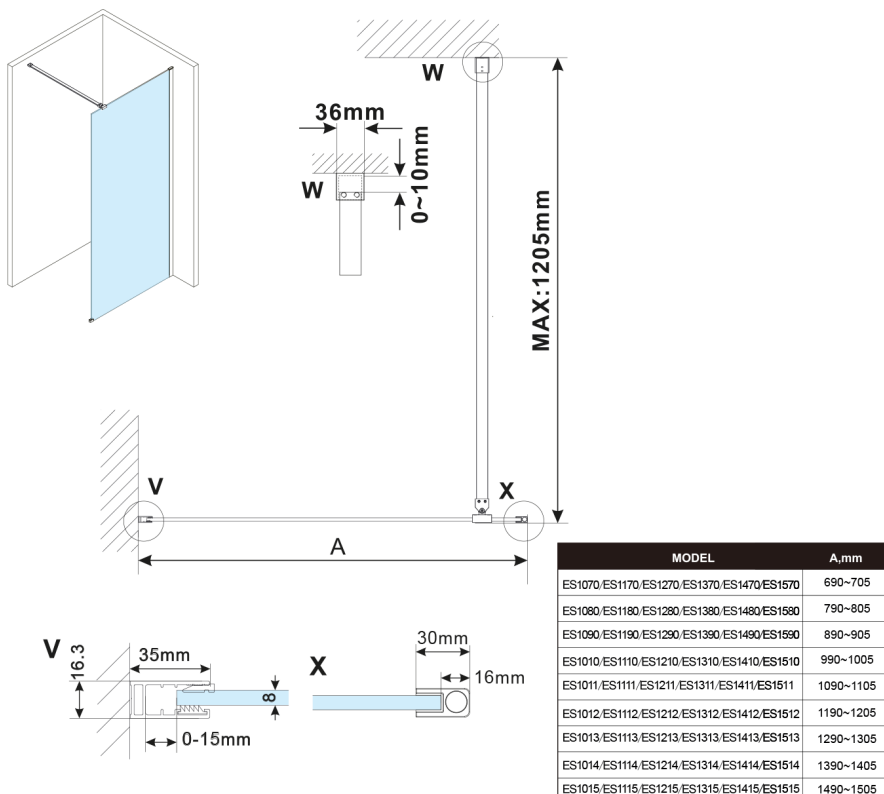

# ESCA CHROME One-piece shower glass panel, wall-mount, smoked matt glass, 1100 mm

Order code: ES1411-01

**Size**

Height: 2100 mm  
Depth: 1100 mm

**Properties**

Warranty: 2 years

## Technical sheet

MODEL	A,mm
ES1070, ES1170, ES1270, ES1370, ES1470, ES1570	690-705
ES1080, ES1180, ES1280, ES1380, ES1480, ES1580	790-805
ES1090, ES1190, ES1290, ES1390, ES1490, ES1590	890-905
ES1010, ES1110, ES1210, ES1310, ES1410, ES1510	990-1005
ES1011, ES1111, ES1211, ES1311, ES1411, ES1511	1090-1105
ES1012, ES1112, ES1212, ES1312, ES1412, ES1512	1190-1205
ES1013, ES1113, ES1213, ES1313, ES1413, ES1513	1290-1305
ES1014, ES1114, ES1214, ES1314, ES1414, ES1514	1390-1405
ES1015, ES1115, ES1215, ES1315, ES1415, ES1515	1490-1505