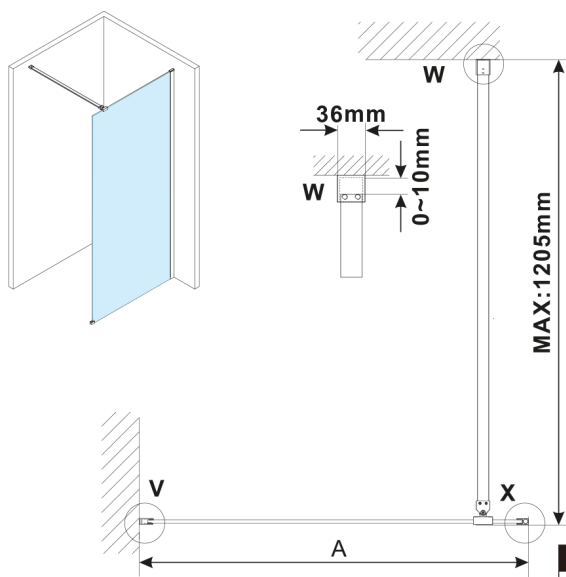

ESCA GOLD MATT One-piece shower glass panel, wall-mount, smoked matt glass, 1000 mm

Order code: ES1410-04

Size

Height: 2100 mm

Depth: 1000 mm

Properties

Warranty: 2 years

Technical sheet

MODEL	A,mm
ES1070, ES1170, ES1270, ES1370, ES1470, ES1570	690-705
ES1080, ES1180, ES1280, ES1380, ES1480, ES1580	790-805
ES1090, ES1190, ES1290, ES1390, ES1490, ES1590	890-905
ES1010, ES1110, ES1210, ES1310, ES1410, ES1510	990-1005
ES1011, ES1111, ES1211, ES1311, ES1411, ES1511	1090-1105
ES1012, ES1112, ES1212, ES1312, ES1412, ES1512	1190-1205
ES1013, ES1113, ES1213, ES1313, ES1413, ES1513	1290-1305
ES1014, ES1114, ES1214, ES1314, ES1414, ES1514	1390-1405
ES1015, ES1115, ES1215, ES1315, ES1415, ES1515	1490-1505