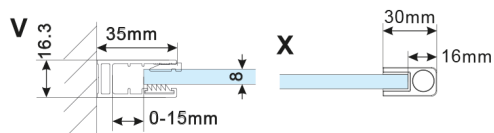

ESCA GOLD MATT One-piece shower glass panel, wall-mount, smoked matt glass, 1000 mm

Order code: ES1410-04

Size

Height: 2100 mm

Depth: 1000 mm

Properties

Warranty: 2 years

Technical sheet

MODEL	A,mm
ES1070, ES1170, ES1270, ES1370, ES1470, ES1570	690-705
ES1080, ES1180, ES1280, ES1380, ES1480, ES1580	790-805
ES1090, ES1190, ES1290, ES1390, ES1490, ES1590	890-905
ES1010, ES1110, ES1210, ES1310, ES1410, ES1510	990-1005
ES1011, ES1111, ES1211, ES1311, ES1411, ES1511	1090-1105
ES1012, ES1112, ES1212, ES1312, ES1412, ES1512	1190-1205
ES1013, ES1113, ES1213, ES1313, ES1413, ES1513	1290-1305
ES1014, ES1114, ES1214, ES1314, ES1414, ES1514	1390-1405
ES1015, ES1115, ES1215, ES1315, ES1415, ES1515	1490-1505