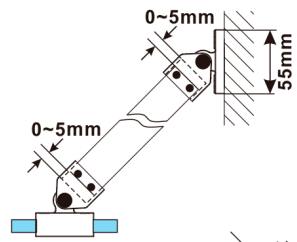

# ESCA WHITE MATT One-piece shower glass panel, wall-mount, smoked matt glass, 1000 mm

Order code: ES1410-03

**Size**

Height: 2100 mm  
Depth: 1000 mm

**Properties**

Warranty: 2 years

## Technical sheet

MODEL	A,mm
ES1070, ES1170, ES1270, ES1370, ES1470, ES1570	690-705
ES1080, ES1180, ES1280, ES1380, ES1480, ES1580	790-805
ES1090, ES1190, ES1290, ES1390, ES1490, ES1590	890-905
ES1010, ES1110, ES1210, ES1310, ES1410, ES1510	990-1005
ES1011, ES1111, ES1211, ES1311, ES1411, ES1511	1090-1105
ES1012, ES1112, ES1212, ES1312, ES1412, ES1512	1190-1205
ES1013, ES1113, ES1213, ES1313, ES1413, ES1513	1290-1305
ES1014, ES1114, ES1214, ES1314, ES1414, ES1514	1390-1405
ES1015, ES1115, ES1215, ES1315, ES1415, ES1515	1490-1505