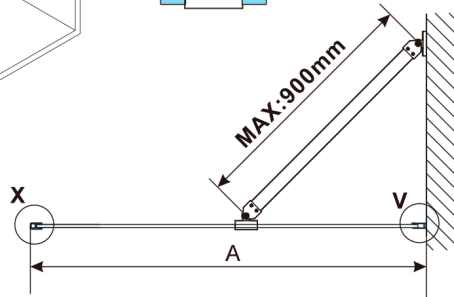

# ESCA WHITE MATT One-piece shower glass panel, wall-mount, smoked matt glass, 1000 mm

Order code: ES1410-03

**Size**

Height: 2100 mm  
Depth: 1000 mm

**Properties**

Warranty: 2 years

## Technical sheet

MODEL	A,mm
ES1070, ES1170, ES1270, ES1370, ES1470, ES1570	690-705
ES1080, ES1180, ES1280, ES1380, ES1480, ES1580	790-805
ES1090, ES1190, ES1290, ES1390, ES1490, ES1590	890-905
ES1010, ES1110, ES1210, ES1310, ES1410, ES1510	990-1005
ES1011, ES1111, ES1211, ES1311, ES1411, ES1511	1090-1105
ES1012, ES1112, ES1212, ES1312, ES1412, ES1512	1190-1205
ES1013, ES1113, ES1213, ES1313, ES1413, ES1513	1290-1305
ES1014, ES1114, ES1214, ES1314, ES1414, ES1514	1390-1405
ES1015, ES1115, ES1215, ES1315, ES1415, ES1515	1490-1505