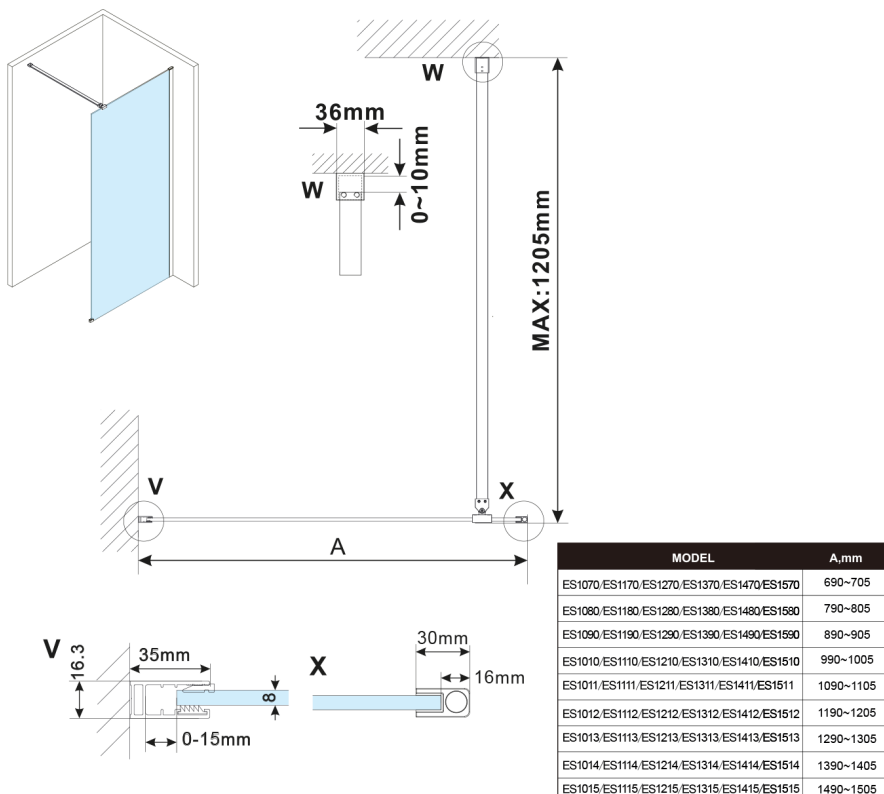

# ESCA WHITE MATT One-piece shower glass panel, wall-mount, smoked matt glass, 1000 mm

Order code: ES1410-03

**Size**

Height: 2100 mm  
Depth: 1000 mm

**Properties**

Warranty: 2 years

## Technical sheet

MODEL	A,mm
ES1070, ES1170, ES1270, ES1370, ES1470, ES1570	690-705
ES1080, ES1180, ES1280, ES1380, ES1480, ES1580	790-805
ES1090, ES1190, ES1290, ES1390, ES1490, ES1590	890-905
ES1010, ES1110, ES1210, ES1310, ES1410, ES1510	990-1005
ES1011, ES1111, ES1211, ES1311, ES1411, ES1511	1090-1105
ES1012, ES1112, ES1212, ES1312, ES1412, ES1512	1190-1205
ES1013, ES1113, ES1213, ES1313, ES1413, ES1513	1290-1305
ES1014, ES1114, ES1214, ES1314, ES1414, ES1514	1390-1405
ES1015, ES1115, ES1215, ES1315, ES1415, ES1515	1490-1505