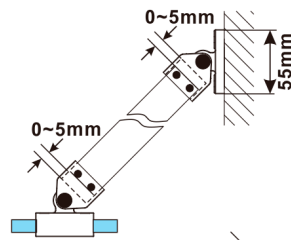

ESCA BLACK MATT One-piece shower glass panel, wall-mount, smoked matt glass, 1000 mm

Order code: ES1410-02

Size

Height: 2100 mm
Depth: 1000 mm

Properties

Warranty: 2 years

Technical sheet

MODEL	A,mm
ES1070, ES1170, ES1270, ES1370, ES1470, ES1570	690-705
ES1080, ES1180, ES1280, ES1380, ES1480, ES1580	790-805
ES1090, ES1190, ES1290, ES1390, ES1490, ES1590	890-905
ES1010, ES1110, ES1210, ES1310, ES1410, ES1510	990-1005
ES1011, ES1111, ES1211, ES1311, ES1411, ES1511	1090-1105
ES1012, ES1112, ES1212, ES1312, ES1412, ES1512	1190-1205
ES1013, ES1113, ES1213, ES1313, ES1413, ES1513	1290-1305
ES1014, ES1114, ES1214, ES1314, ES1414, ES1514	1390-1405
ES1015, ES1115, ES1215, ES1315, ES1415, ES1515	1490-1505