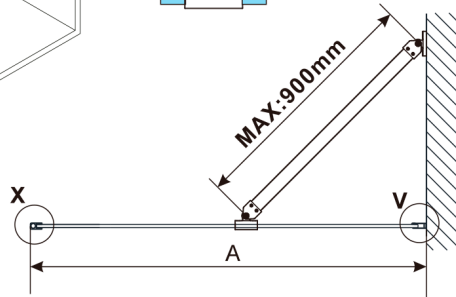

ESCA BLACK MATT One-piece shower glass panel, wall-mount, smoked matt glass, 1000 mm

Order code: ES1410-02

Size

Height: 2100 mm
Depth: 1000 mm

Properties

Warranty: 2 years

Technical sheet

MODEL	A,mm
ES1070, ES1170, ES1270, ES1370, ES1470, ES1570	690-705
ES1080, ES1180, ES1280, ES1380, ES1480, ES1580	790-805
ES1090, ES1190, ES1290, ES1390, ES1490, ES1590	890-905
ES1010, ES1110, ES1210, ES1310, ES1410, ES1510	990-1005
ES1011, ES1111, ES1211, ES1311, ES1411, ES1511	1090-1105
ES1012, ES1112, ES1212, ES1312, ES1412, ES1512	1190-1205
ES1013, ES1113, ES1213, ES1313, ES1413, ES1513	1290-1305
ES1014, ES1114, ES1214, ES1314, ES1414, ES1514	1390-1405
ES1015, ES1115, ES1215, ES1315, ES1415, ES1515	1490-1505