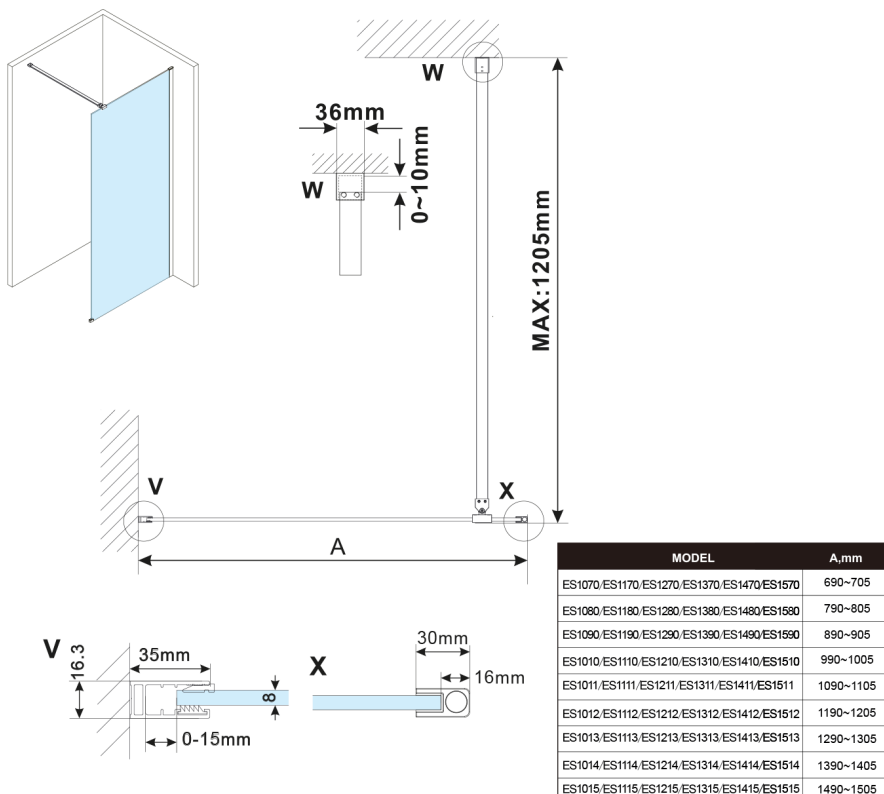

ESCA BLACK MATT One-piece shower glass panel, wall-mount, smoked matt glass, 1000 mm

Order code: ES1410-02

Size

Height: 2100 mm
Depth: 1000 mm

Properties

Warranty: 2 years

Technical sheet

MODEL	A,mm
ES1070, ES1170, ES1270, ES1370, ES1470, ES1570	690-705
ES1080, ES1180, ES1280, ES1380, ES1480, ES1580	790-805
ES1090, ES1190, ES1290, ES1390, ES1490, ES1590	890-905
ES1010, ES1110, ES1210, ES1310, ES1410, ES1510	990-1005
ES1011, ES1111, ES1211, ES1311, ES1411, ES1511	1090-1105
ES1012, ES1112, ES1212, ES1312, ES1412, ES1512	1190-1205
ES1013, ES1113, ES1213, ES1313, ES1413, ES1513	1290-1305
ES1014, ES1114, ES1214, ES1314, ES1414, ES1514	1390-1405
ES1015, ES1115, ES1215, ES1315, ES1415, ES1515	1490-1505