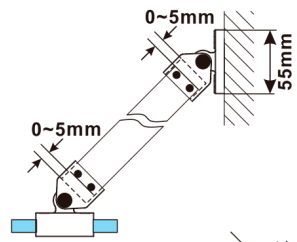

ESCA CHROME One-piece shower glass panel, wall-mount, smoked matt glass, 1000 mm

Order code: ES1410-01

Size

Height: 2100 mm

Depth: 1000 mm

Properties

Warranty: 2 years

Technical sheet

MODEL	A,mm
ES1070, ES1170, ES1270, ES1370, ES1470, ES1570	690-705
ES1080, ES1180, ES1280, ES1380, ES1480, ES1580	790-805
ES1090, ES1190, ES1290, ES1390, ES1490, ES1590	890-905
ES1010, ES1110, ES1210, ES1310, ES1410, ES1510	990-1005
ES1011, ES1111, ES1211, ES1311, ES1411, ES1511	1090-1105
ES1012, ES1112, ES1212, ES1312, ES1412, ES1512	1190-1205
ES1013, ES1113, ES1213, ES1313, ES1413, ES1513	1290-1305
ES1014, ES1114, ES1214, ES1314, ES1414, ES1514	1390-1405
ES1015, ES1115, ES1215, ES1315, ES1415, ES1515	1490-1505