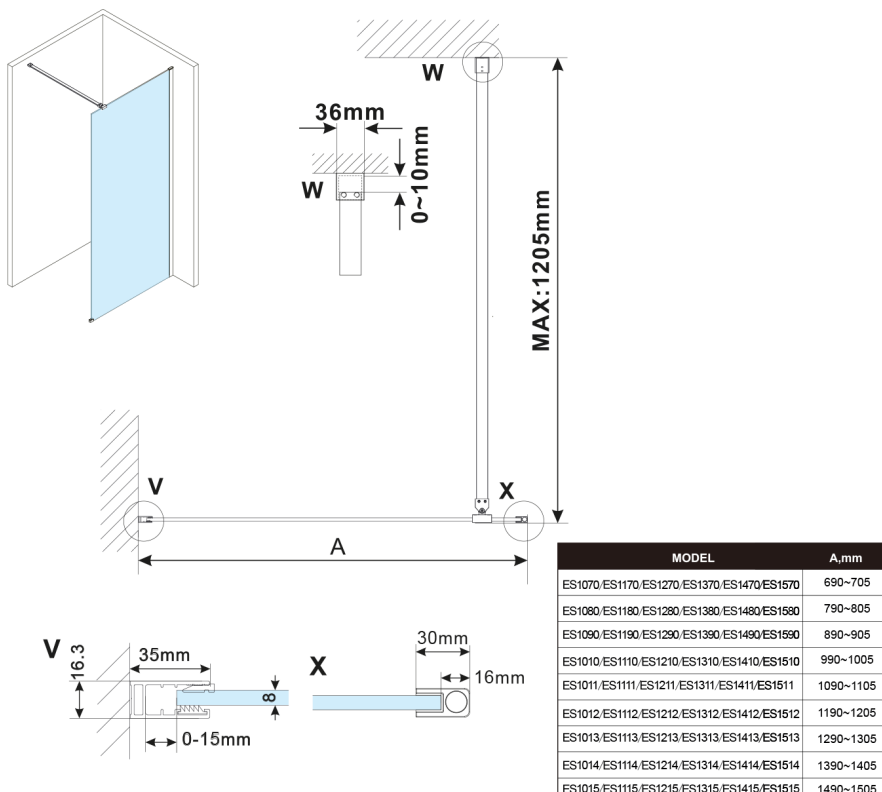

ESCA CHROME One-piece shower glass panel, wall-mount, smoked matt glass, 1000 mm

Order code: ES1410-01

Size

Height: 2100 mm

Depth: 1000 mm

Properties

Warranty: 2 years

Technical sheet

MODEL	A,mm
ES1070, ES1170, ES1270, ES1370, ES1470, ES1570	690-705
ES1080, ES1180, ES1280, ES1380, ES1480, ES1580	790-805
ES1090, ES1190, ES1290, ES1390, ES1490, ES1590	890-905
ES1010, ES1110, ES1210, ES1310, ES1410, ES1510	990-1005
ES1011, ES1111, ES1211, ES1311, ES1411, ES1511	1090-1105
ES1012, ES1112, ES1212, ES1312, ES1412, ES1512	1190-1205
ES1013, ES1113, ES1213, ES1313, ES1413, ES1513	1290-1305
ES1014, ES1114, ES1214, ES1314, ES1414, ES1514	1390-1405
ES1015, ES1115, ES1215, ES1315, ES1415, ES1515	1490-1505