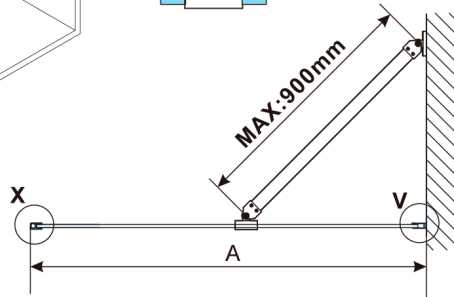

ESCA CHROME One-piece shower glass panel, wall-mount, smoked matt glass, 1000 mm

Order code: ES1410-01

Size

Height: 2100 mm

Depth: 1000 mm

Properties

Warranty: 2 years

Technical sheet

MODEL	A,mm
ES1070, ES1170, ES1270, ES1370, ES1470, ES1570	690-705
ES1080, ES1180, ES1280, ES1380, ES1480, ES1580	790-805
ES1090, ES1190, ES1290, ES1390, ES1490, ES1590	890-905
ES1010, ES1110, ES1210, ES1310, ES1410, ES1510	990-1005
ES1011, ES1111, ES1211, ES1311, ES1411, ES1511	1090-1105
ES1012, ES1112, ES1212, ES1312, ES1412, ES1512	1190-1205
ES1013, ES1113, ES1213, ES1313, ES1413, ES1513	1290-1305
ES1014, ES1114, ES1214, ES1314, ES1414, ES1514	1390-1405
ES1015, ES1115, ES1215, ES1315, ES1415, ES1515	1490-1505