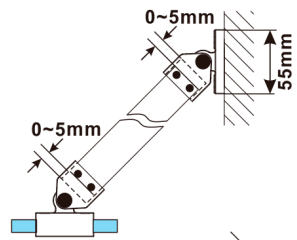

## ESCA GOLD MATT One-piece shower glass panel, wall-mount, smoked matt glass, 900 mm

Order code: ES1490-04

### Size

Height: 2100 mm

Depth: 900 mm

## Technical sheet

MODEL	A,mm
ES1070, ES1170, ES1270, ES1370, ES1470, ES1570	690-705
ES1080, ES1180, ES1280, ES1380, ES1480, ES1580	790-805
ES1090, ES1190, ES1290, ES1390, ES1490, ES1590	890-905
ES1010, ES1110, ES1210, ES1310, ES1410, ES1510	990-1005
ES1011, ES1111, ES1211, ES1311, ES1411, ES1511	1090-1105
ES1012, ES1112, ES1212, ES1312, ES1412, ES1512	1190-1205
ES1013, ES1113, ES1213, ES1313, ES1413, ES1513	1290-1305
ES1014, ES1114, ES1214, ES1314, ES1414, ES1514	1390-1405
ES1015, ES1115, ES1215, ES1315, ES1415, ES1515	1490-1505