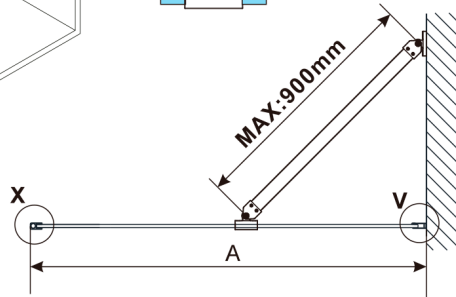

### Size

Height: 2100 mm

Depth: 900 mm

## Technical sheet

MODEL	A,mm
ES1070, ES1170, ES1270, ES1370, ES1470, ES1570	690-705
ES1080, ES1180, ES1280, ES1380, ES1480, ES1580	790-805
ES1090, ES1190, ES1290, ES1390, ES1490, ES1590	890-905
ES1010, ES1110, ES1210, ES1310, ES1410, ES1510	990-1005
ES1011, ES1111, ES1211, ES1311, ES1411, ES1511	1090-1105
ES1012, ES1112, ES1212, ES1312, ES1412, ES1512	1190-1205
ES1013, ES1113, ES1213, ES1313, ES1413, ES1513	1290-1305
ES1014, ES1114, ES1214, ES1314, ES1414, ES1514	1390-1405
ES1015, ES1115, ES1215, ES1315, ES1415, ES1515	1490-1505