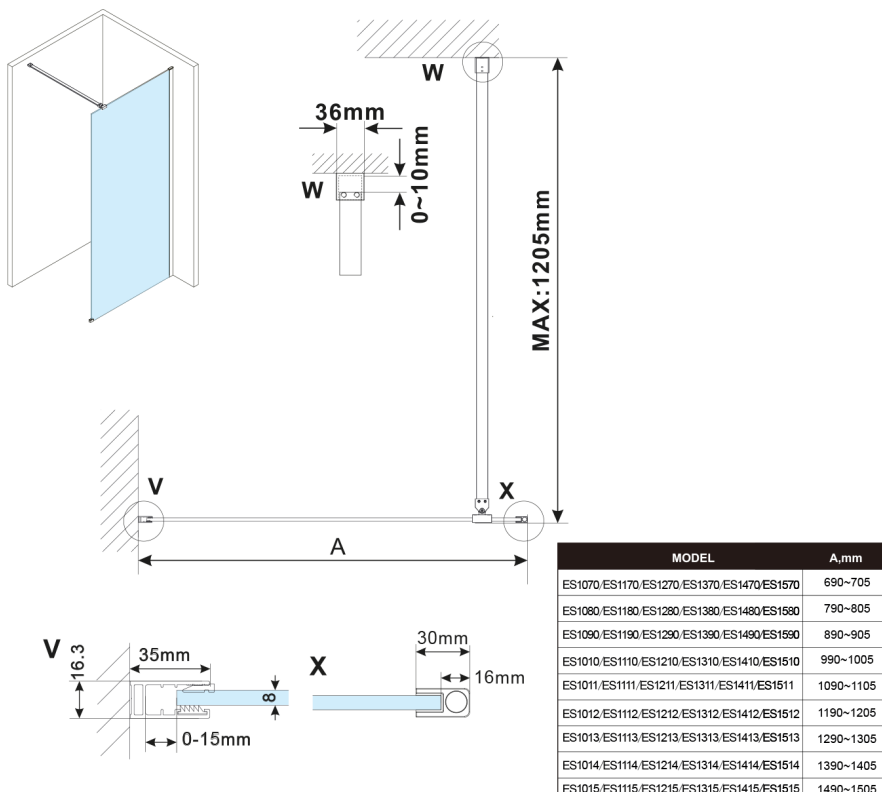

## ESCA GOLD MATT One-piece shower glass panel, wall-mount, smoked matt glass, 900 mm

Order code: ES1490-04

### Size

Height: 2100 mm

Depth: 900 mm

## Technical sheet

MODEL	A,mm
ES1070, ES1170, ES1270, ES1370, ES1470, ES1570	690-705
ES1080, ES1180, ES1280, ES1380, ES1480, ES1580	790-805
ES1090, ES1190, ES1290, ES1390, ES1490, ES1590	890-905
ES1010, ES1110, ES1210, ES1310, ES1410, ES1510	990-1005
ES1011, ES1111, ES1211, ES1311, ES1411, ES1511	1090-1105
ES1012, ES1112, ES1212, ES1312, ES1412, ES1512	1190-1205
ES1013, ES1113, ES1213, ES1313, ES1413, ES1513	1290-1305
ES1014, ES1114, ES1214, ES1314, ES1414, ES1514	1390-1405
ES1015, ES1115, ES1215, ES1315, ES1415, ES1515	1490-1505