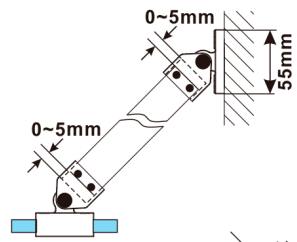

# ESCA WHITE MATT One-piece shower glass panel, wall-mount, smoked matt glass, 900 mm

Order code: ES1490-03

**Size**

Height: 2100 mm  
Depth: 900 mm

**Properties**

Warranty: 2 years

## Technical sheet

MODEL	A,mm
ES1070, ES1170, ES1270, ES1370, ES1470, ES1570	690-705
ES1080, ES1180, ES1280, ES1380, ES1480, ES1580	790-805
ES1090, ES1190, ES1290, ES1390, ES1490, ES1590	890-905
ES1010, ES1110, ES1210, ES1310, ES1410, ES1510	990-1005
ES1011, ES1111, ES1211, ES1311, ES1411, ES1511	1090-1105
ES1012, ES1112, ES1212, ES1312, ES1412, ES1512	1190-1205
ES1013, ES1113, ES1213, ES1313, ES1413, ES1513	1290-1305
ES1014, ES1114, ES1214, ES1314, ES1414, ES1514	1390-1405
ES1015, ES1115, ES1215, ES1315, ES1415, ES1515	1490-1505