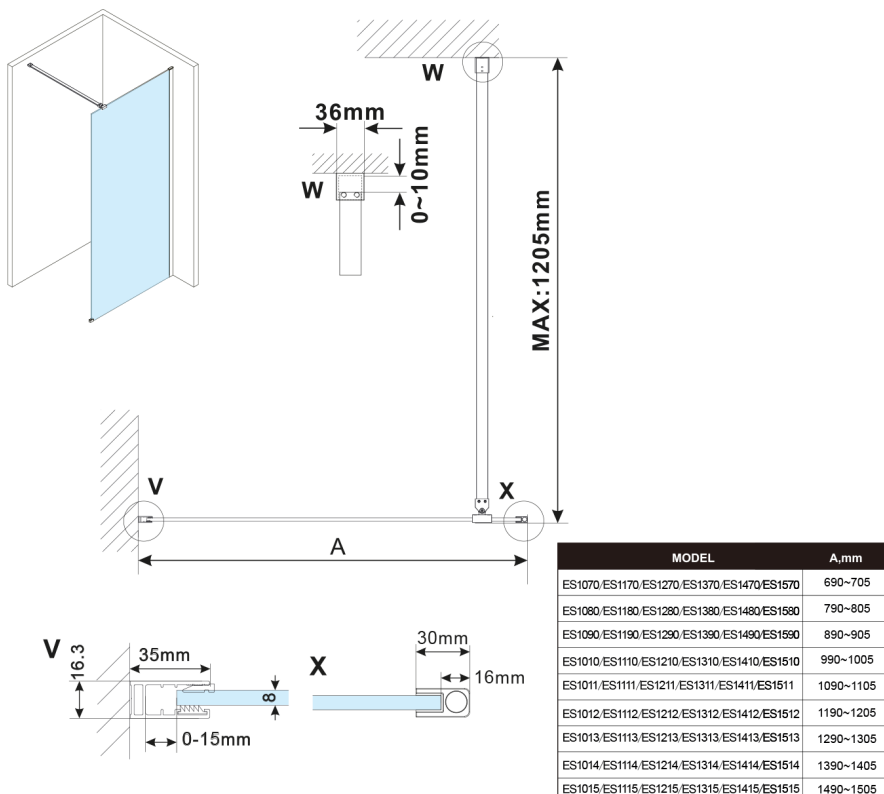

# ESCA WHITE MATT One-piece shower glass panel, wall-mount, smoked matt glass, 900 mm

Order code: ES1490-03

**Size**

Height: 2100 mm  
Depth: 900 mm

**Properties**

Warranty: 2 years

## Technical sheet

MODEL	A,mm
ES1070, ES1170, ES1270, ES1370, ES1470, ES1570	690-705
ES1080, ES1180, ES1280, ES1380, ES1480, ES1580	790-805
ES1090, ES1190, ES1290, ES1390, ES1490, ES1590	890-905
ES1010, ES1110, ES1210, ES1310, ES1410, ES1510	990-1005
ES1011, ES1111, ES1211, ES1311, ES1411, ES1511	1090-1105
ES1012, ES1112, ES1212, ES1312, ES1412, ES1512	1190-1205
ES1013, ES1113, ES1213, ES1313, ES1413, ES1513	1290-1305
ES1014, ES1114, ES1214, ES1314, ES1414, ES1514	1390-1405
ES1015, ES1115, ES1215, ES1315, ES1415, ES1515	1490-1505