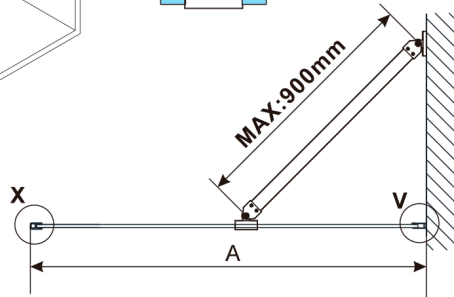

# ESCA WHITE MATT One-piece shower glass panel, wall-mount, smoked matt glass, 900 mm

Order code: ES1490-03

**Size**

Height: 2100 mm  
Depth: 900 mm

**Properties**

Warranty: 2 years

## Technical sheet

MODEL	A,mm
ES1070, ES1170, ES1270, ES1370, ES1470, ES1570	690-705
ES1080, ES1180, ES1280, ES1380, ES1480, ES1580	790-805
ES1090, ES1190, ES1290, ES1390, ES1490, ES1590	890-905
ES1010, ES1110, ES1210, ES1310, ES1410, ES1510	990-1005
ES1011, ES1111, ES1211, ES1311, ES1411, ES1511	1090-1105
ES1012, ES1112, ES1212, ES1312, ES1412, ES1512	1190-1205
ES1013, ES1113, ES1213, ES1313, ES1413, ES1513	1290-1305
ES1014, ES1114, ES1214, ES1314, ES1414, ES1514	1390-1405
ES1015, ES1115, ES1215, ES1315, ES1415, ES1515	1490-1505