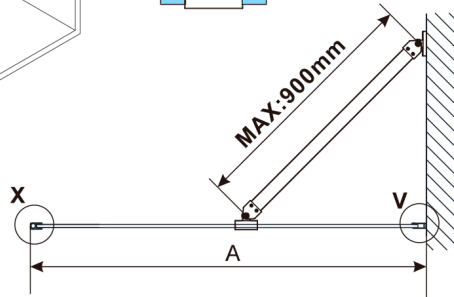

ESCA BLACK MATT One-piece shower glass panel, wall-mount, smoked matt glass, 900 mm

Order code: ES1490-02

Size

Height: 2100 mm

Depth: 900 mm

Properties

Warranty: 2 years

Technical sheet

MODEL	A,mm
ES1070, ES1170, ES1270, ES1370, ES1470, ES1570	690-705
ES1080, ES1180, ES1280, ES1380, ES1480, ES1580	790-805
ES1090, ES1190, ES1290, ES1390, ES1490, ES1590	890-905
ES1010, ES1110, ES1210, ES1310, ES1410, ES1510	990-1005
ES1011, ES1111, ES1211, ES1311, ES1411, ES1511	1090-1105
ES1012, ES1112, ES1212, ES1312, ES1412, ES1512	1190-1205
ES1013, ES1113, ES1213, ES1313, ES1413, ES1513	1290-1305
ES1014, ES1114, ES1214, ES1314, ES1414, ES1514	1390-1405
ES1015, ES1115, ES1215, ES1315, ES1415, ES1515	1490-1505