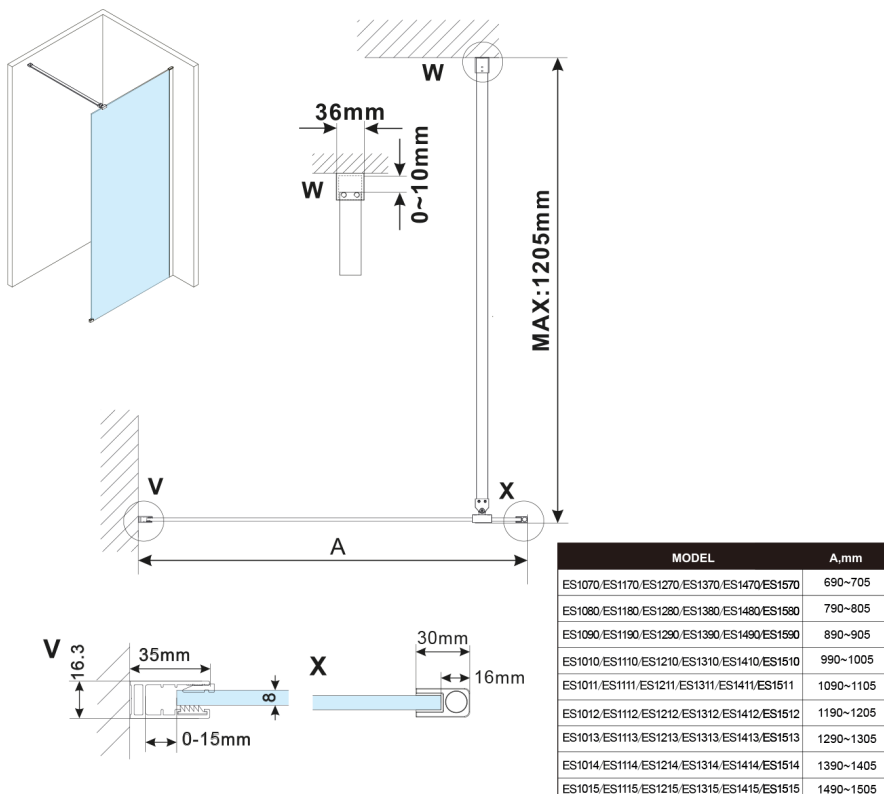

ESCA BLACK MATT One-piece shower glass panel, wall-mount, smoked matt glass, 900 mm

Order code: ES1490-02

Size

Height: 2100 mm

Depth: 900 mm

Properties

Warranty: 2 years

Technical sheet

MODEL	A,mm
ES1070, ES1170, ES1270, ES1370, ES1470, ES1570	690-705
ES1080, ES1180, ES1280, ES1380, ES1480, ES1580	790-805
ES1090, ES1190, ES1290, ES1390, ES1490, ES1590	890-905
ES1010, ES1110, ES1210, ES1310, ES1410, ES1510	990-1005
ES1011, ES1111, ES1211, ES1311, ES1411, ES1511	1090-1105
ES1012, ES1112, ES1212, ES1312, ES1412, ES1512	1190-1205
ES1013, ES1113, ES1213, ES1313, ES1413, ES1513	1290-1305
ES1014, ES1114, ES1214, ES1314, ES1414, ES1514	1390-1405
ES1015, ES1115, ES1215, ES1315, ES1415, ES1515	1490-1505