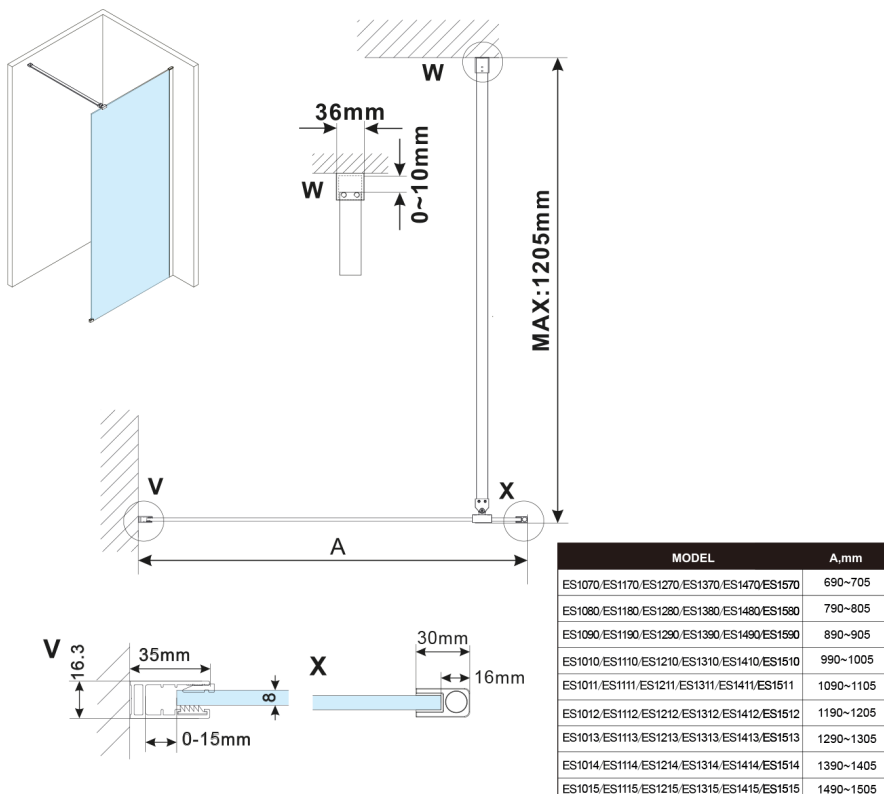

ESCA GOLD MATT One-piece shower glass panel, wall-mount, smoked matt glass, 800 mm

Order code: ES1480-04

Size

Height: 2100 mm

Depth: 800 mm

Properties

Warranty: 2 years

Technical sheet

MODEL	A,mm
ES1070, ES1170, ES1270, ES1370, ES1470, ES1570	690-705
ES1080, ES1180, ES1280, ES1380, ES1480, ES1580	790-805
ES1090, ES1190, ES1290, ES1390, ES1490, ES1590	890-905
ES1010, ES1110, ES1210, ES1310, ES1410, ES1510	990-1005
ES1011, ES1111, ES1211, ES1311, ES1411, ES1511	1090-1105
ES1012, ES1112, ES1212, ES1312, ES1412, ES1512	1190-1205
ES1013, ES1113, ES1213, ES1313, ES1413, ES1513	1290-1305
ES1014, ES1114, ES1214, ES1314, ES1414, ES1514	1390-1405
ES1015, ES1115, ES1215, ES1315, ES1415, ES1515	1490-1505