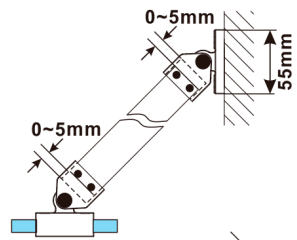

ESCA GOLD MATT One-piece shower glass panel, wall-mount, smoked matt glass, 800 mm

Order code: ES1480-04

Size

Height: 2100 mm

Depth: 800 mm

Properties

Warranty: 2 years

Technical sheet

MODEL	A,mm
ES1070, ES1170, ES1270, ES1370, ES1470, ES1570	690-705
ES1080, ES1180, ES1280, ES1380, ES1480, ES1580	790-805
ES1090, ES1190, ES1290, ES1390, ES1490, ES1590	890-905
ES1010, ES1110, ES1210, ES1310, ES1410, ES1510	990-1005
ES1011, ES1111, ES1211, ES1311, ES1411, ES1511	1090-1105
ES1012, ES1112, ES1212, ES1312, ES1412, ES1512	1190-1205
ES1013, ES1113, ES1213, ES1313, ES1413, ES1513	1290-1305
ES1014, ES1114, ES1214, ES1314, ES1414, ES1514	1390-1405
ES1015, ES1115, ES1215, ES1315, ES1415, ES1515	1490-1505