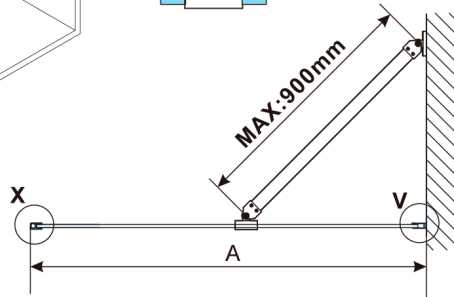

ESCA WHITE MATT One-piece shower glass panel, wall-mount, smoked matt glass, 800 mm

Order code: ES1480-03

Size

Height: 2100 mm

Depth: 800 mm

Properties

Warranty: 2 years

Technical sheet

MODEL	A,mm
ES1070, ES1170, ES1270, ES1370, ES1470, ES1570	690-705
ES1080, ES1180, ES1280, ES1380, ES1480, ES1580	790-805
ES1090, ES1190, ES1290, ES1390, ES1490, ES1590	890-905
ES1010, ES1110, ES1210, ES1310, ES1410, ES1510	990-1005
ES1011, ES1111, ES1211, ES1311, ES1411, ES1511	1090-1105
ES1012, ES1112, ES1212, ES1312, ES1412, ES1512	1190-1205
ES1013, ES1113, ES1213, ES1313, ES1413, ES1513	1290-1305
ES1014, ES1114, ES1214, ES1314, ES1414, ES1514	1390-1405
ES1015, ES1115, ES1215, ES1315, ES1415, ES1515	1490-1505