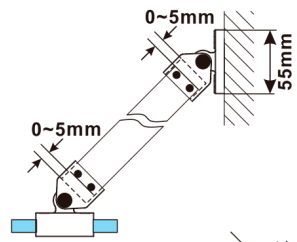

ESCA WHITE MATT One-piece shower glass panel, wall-mount, smoked matt glass, 800 mm

Order code: ES1480-03

Size

Height: 2100 mm

Depth: 800 mm

Properties

Warranty: 2 years

Technical sheet

MODEL	A,mm
ES1070, ES1170, ES1270, ES1370, ES1470, ES1570	690-705
ES1080, ES1180, ES1280, ES1380, ES1480, ES1580	790-805
ES1090, ES1190, ES1290, ES1390, ES1490, ES1590	890-905
ES1010, ES1110, ES1210, ES1310, ES1410, ES1510	990-1005
ES1011, ES1111, ES1211, ES1311, ES1411, ES1511	1090-1105
ES1012, ES1112, ES1212, ES1312, ES1412, ES1512	1190-1205
ES1013, ES1113, ES1213, ES1313, ES1413, ES1513	1290-1305
ES1014, ES1114, ES1214, ES1314, ES1414, ES1514	1390-1405
ES1015, ES1115, ES1215, ES1315, ES1415, ES1515	1490-1505