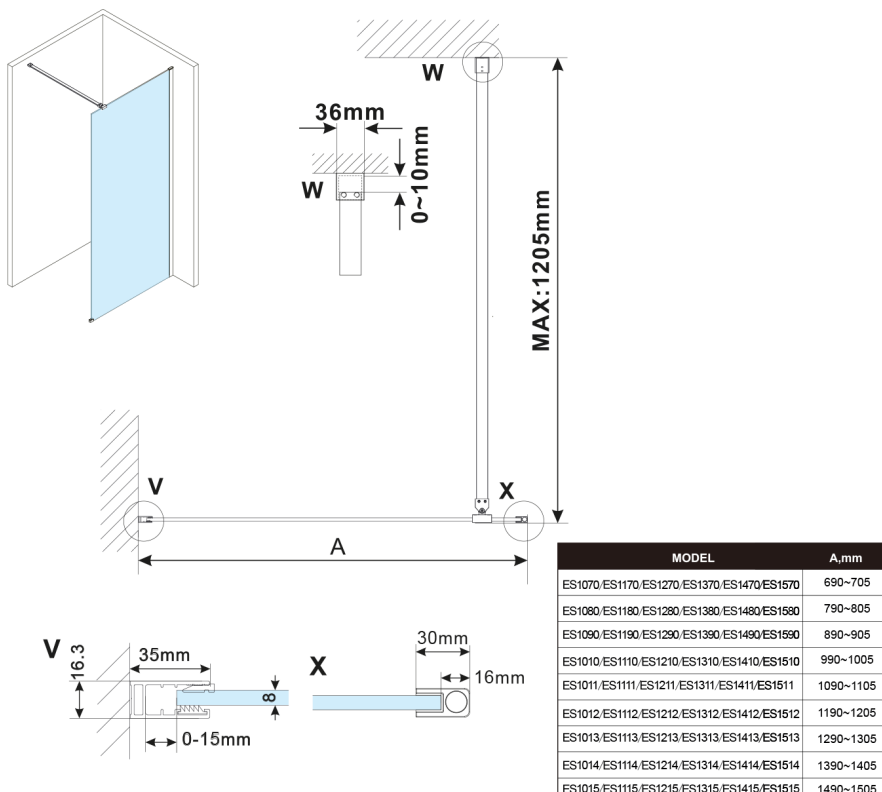

ESCA WHITE MATT One-piece shower glass panel, wall-mount, smoked matt glass, 800 mm

Order code: ES1480-03

Size

Height: 2100 mm

Depth: 800 mm

Properties

Warranty: 2 years

Technical sheet

MODEL	A,mm
ES1070, ES1170, ES1270, ES1370, ES1470, ES1570	690-705
ES1080, ES1180, ES1280, ES1380, ES1480, ES1580	790-805
ES1090, ES1190, ES1290, ES1390, ES1490, ES1590	890-905
ES1010, ES1110, ES1210, ES1310, ES1410, ES1510	990-1005
ES1011, ES1111, ES1211, ES1311, ES1411, ES1511	1090-1105
ES1012, ES1112, ES1212, ES1312, ES1412, ES1512	1190-1205
ES1013, ES1113, ES1213, ES1313, ES1413, ES1513	1290-1305
ES1014, ES1114, ES1214, ES1314, ES1414, ES1514	1390-1405
ES1015, ES1115, ES1215, ES1315, ES1415, ES1515	1490-1505