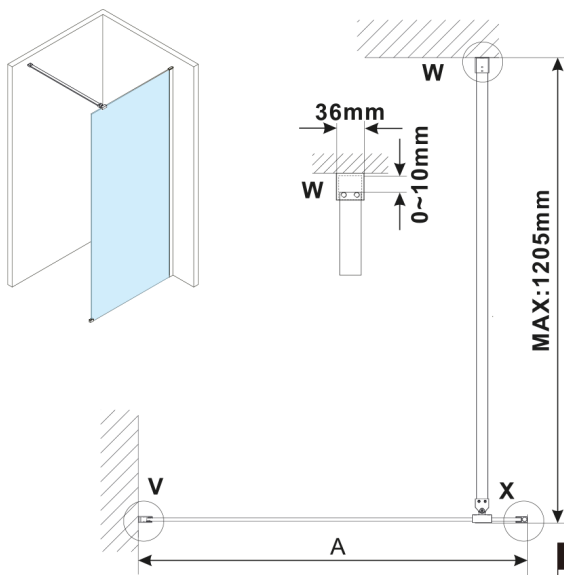

# ESCA BLACK MATT One-piece shower glass panel, wall-mount, smoked matt glass, 800 mm

Order code: ES1480-02

**Size**

Height: 2100 mm

Depth: 800 mm

**Properties**

Warranty: 2 years

## Technical sheet

MODEL	A,mm
ES1070, ES1170, ES1270, ES1370, ES1470, ES1570	690-705
ES1080, ES1180, ES1280, ES1380, ES1480, ES1580	790-805
ES1090, ES1190, ES1290, ES1390, ES1490, ES1590	890-905
ES1010, ES1110, ES1210, ES1310, ES1410, ES1510	990-1005
ES1011, ES1111, ES1211, ES1311, ES1411, ES1511	1090-1105
ES1012, ES1112, ES1212, ES1312, ES1412, ES1512	1190-1205
ES1013, ES1113, ES1213, ES1313, ES1413, ES1513	1290-1305
ES1014, ES1114, ES1214, ES1314, ES1414, ES1514	1390-1405
ES1015, ES1115, ES1215, ES1315, ES1415, ES1515	1490-1505

MODEL	A,mm
ES1070, ES1170, ES1270, ES1370, ES1470, ES1570	690-705
ES1080, ES1180, ES1280, ES1380, ES1480, ES1580	790-805
ES1090, ES1190, ES1290, ES1390, ES1490, ES1590	890-905
ES1010, ES1110, ES1210, ES1310, ES1410, ES1510	990-1005
ES1011, ES1111, ES1211, ES1311, ES1411, ES1511	1090-1105
ES1012, ES1112, ES1212, ES1312, ES1412, ES1512	1190-1205
ES1013, ES1113, ES1213, ES1313, ES1413, ES1513	1290-1305
ES1014, ES1114, ES1214, ES1314, ES1414, ES1514	1390-1405
ES1015, ES1115, ES1215, ES1315, ES1415, ES1515	1490-1505