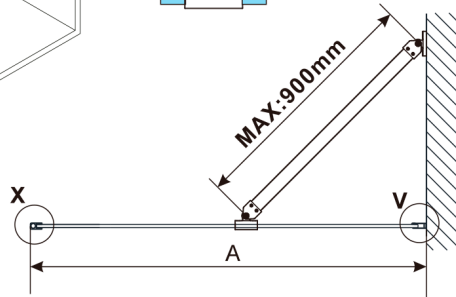

# ESCA BLACK MATT One-piece shower glass panel, wall-mount, smoked matt glass, 800 mm

Order code: ES1480-02

**Size**

Height: 2100 mm

Depth: 800 mm

**Properties**

Warranty: 2 years

## Technical sheet

MODEL	A,mm
ES1070, ES1170, ES1270, ES1370, ES1470, ES1570	690-705
ES1080, ES1180, ES1280, ES1380, ES1480, ES1580	790-805
ES1090, ES1190, ES1290, ES1390, ES1490, ES1590	890-905
ES1010, ES1110, ES1210, ES1310, ES1410, ES1510	990-1005
ES1011, ES1111, ES1211, ES1311, ES1411, ES1511	1090-1105
ES1012, ES1112, ES1212, ES1312, ES1412, ES1512	1190-1205
ES1013, ES1113, ES1213, ES1313, ES1413, ES1513	1290-1305
ES1014, ES1114, ES1214, ES1314, ES1414, ES1514	1390-1405
ES1015, ES1115, ES1215, ES1315, ES1415, ES1515	1490-1505

MODEL	A,mm
ES1070, ES1170, ES1270, ES1370, ES1470, ES1570	690-705
ES1080, ES1180, ES1280, ES1380, ES1480, ES1580	790-805
ES1090, ES1190, ES1290, ES1390, ES1490, ES1590	890-905
ES1010, ES1110, ES1210, ES1310, ES1410, ES1510	990-1005
ES1011, ES1111, ES1211, ES1311, ES1411, ES1511	1090-1105
ES1012, ES1112, ES1212, ES1312, ES1412, ES1512	1190-1205
ES1013, ES1113, ES1213, ES1313, ES1413, ES1513	1290-1305
ES1014, ES1114, ES1214, ES1314, ES1414, ES1514	1390-1405
ES1015, ES1115, ES1215, ES1315, ES1415, ES1515	1490-1505