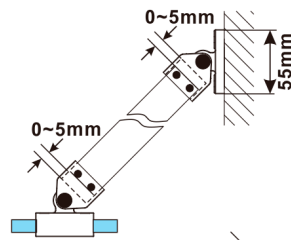

# ESCA BLACK MATT One-piece shower glass panel, wall-mount, smoked matt glass, 800 mm

Order code: ES1480-02

**Size**

Height: 2100 mm

Depth: 800 mm

**Properties**

Warranty: 2 years

## Technical sheet

MODEL	A,mm
ES1070, ES1170, ES1270, ES1370, ES1470, ES1570	690-705
ES1080, ES1180, ES1280, ES1380, ES1480, ES1580	790-805
ES1090, ES1190, ES1290, ES1390, ES1490, ES1590	890-905
ES1010, ES1110, ES1210, ES1310, ES1410, ES1510	990-1005
ES1011, ES1111, ES1211, ES1311, ES1411, ES1511	1090-1105
ES1012, ES1112, ES1212, ES1312, ES1412, ES1512	1190-1205
ES1013, ES1113, ES1213, ES1313, ES1413, ES1513	1290-1305
ES1014, ES1114, ES1214, ES1314, ES1414, ES1514	1390-1405
ES1015, ES1115, ES1215, ES1315, ES1415, ES1515	1490-1505

MODEL	A,mm
ES1070, ES1170, ES1270, ES1370, ES1470, ES1570	690-705
ES1080, ES1180, ES1280, ES1380, ES1480, ES1580	790-805
ES1090, ES1190, ES1290, ES1390, ES1490, ES1590	890-905
ES1010, ES1110, ES1210, ES1310, ES1410, ES1510	990-1005
ES1011, ES1111, ES1211, ES1311, ES1411, ES1511	1090-1105
ES1012, ES1112, ES1212, ES1312, ES1412, ES1512	1190-1205
ES1013, ES1113, ES1213, ES1313, ES1413, ES1513	1290-1305
ES1014, ES1114, ES1214, ES1314, ES1414, ES1514	1390-1405
ES1015, ES1115, ES1215, ES1315, ES1415, ES1515	1490-1505