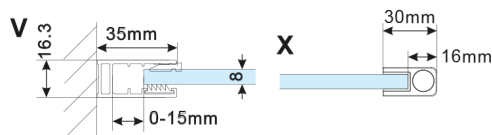

# ESCA BLACK MATT One-piece shower glass panel, wall-mount, smoked matt glass, 800 mm

Order code: ES1480-02

**Size**

Height: 2100 mm

Depth: 800 mm

**Properties**

Warranty: 2 years

## Technical sheet

MODEL	A,mm
ES1070, ES1170, ES1270, ES1370, ES1470, ES1570	690-705
ES1080, ES1180, ES1280, ES1380, ES1480, ES1580	790-805
ES1090, ES1190, ES1290, ES1390, ES1490, ES1590	890-905
ES1010, ES1110, ES1210, ES1310, ES1410, ES1510	990-1005
ES1011, ES1111, ES1211, ES1311, ES1411, ES1511	1090-1105
ES1012, ES1112, ES1212, ES1312, ES1412, ES1512	1190-1205
ES1013, ES1113, ES1213, ES1313, ES1413, ES1513	1290-1305
ES1014, ES1114, ES1214, ES1314, ES1414, ES1514	1390-1405
ES1015, ES1115, ES1215, ES1315, ES1415, ES1515	1490-1505

MODEL	A,mm
ES1070, ES1170, ES1270, ES1370, ES1470, ES1570	690-705
ES1080, ES1180, ES1280, ES1380, ES1480, ES1580	790-805
ES1090, ES1190, ES1290, ES1390, ES1490, ES1590	890-905
ES1010, ES1110, ES1210, ES1310, ES1410, ES1510	990-1005
ES1011, ES1111, ES1211, ES1311, ES1411, ES1511	1090-1105
ES1012, ES1112, ES1212, ES1312, ES1412, ES1512	1190-1205
ES1013, ES1113, ES1213, ES1313, ES1413, ES1513	1290-1305
ES1014, ES1114, ES1214, ES1314, ES1414, ES1514	1390-1405
ES1015, ES1115, ES1215, ES1315, ES1415, ES1515	1490-1505