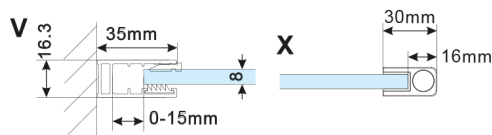

# ESCA CHROME One-piece shower glass panel, wall-mount, smoked matt glass, 800 mm

Order code: ES1480-01

**Size**

Height: 2100 mm  
Depth: 800 mm

**Properties**

Warranty: 2 years

## Technical sheet

MODEL	A,mm
ES1070, ES1170, ES1270, ES1370, ES1470, ES1570	690-705
ES1080, ES1180, ES1280, ES1380, ES1480, ES1580	790-805
ES1090, ES1190, ES1290, ES1390, ES1490, ES1590	890-905
ES1010, ES1110, ES1210, ES1310, ES1410, ES1510	990-1005
ES1011, ES1111, ES1211, ES1311, ES1411, ES1511	1090-1105
ES1012, ES1112, ES1212, ES1312, ES1412, ES1512	1190-1205
ES1013, ES1113, ES1213, ES1313, ES1413, ES1513	1290-1305
ES1014, ES1114, ES1214, ES1314, ES1414, ES1514	1390-1405
ES1015, ES1115, ES1215, ES1315, ES1415, ES1515	1490-1505

MODEL	A,mm
ES1070, ES1170, ES1270, ES1370, ES1470, ES1570	690-705
ES1080, ES1180, ES1280, ES1380, ES1480, ES1580	790-805
ES1090, ES1190, ES1290, ES1390, ES1490, ES1590	890-905
ES1010, ES1110, ES1210, ES1310, ES1410, ES1510	990-1005
ES1011, ES1111, ES1211, ES1311, ES1411, ES1511	1090-1105
ES1012, ES1112, ES1212, ES1312, ES1412, ES1512	1190-1205
ES1013, ES1113, ES1213, ES1313, ES1413, ES1513	1290-1305
ES1014, ES1114, ES1214, ES1314, ES1414, ES1514	1390-1405
ES1015, ES1115, ES1215, ES1315, ES1415, ES1515	1490-1505