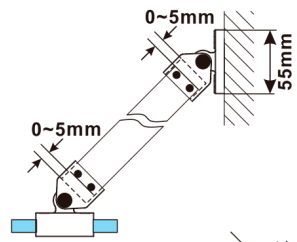

# ESCA CHROME One-piece shower glass panel, wall-mount, smoked matt glass, 800 mm

Order code: ES1480-01

**Size**

Height: 2100 mm  
Depth: 800 mm

**Properties**

Warranty: 2 years

## Technical sheet

MODEL	A,mm
ES1070, ES1170, ES1270, ES1370, ES1470, ES1570	690-705
ES1080, ES1180, ES1280, ES1380, ES1480, ES1580	790-805
ES1090, ES1190, ES1290, ES1390, ES1490, ES1590	890-905
ES1010, ES1110, ES1210, ES1310, ES1410, ES1510	990-1005
ES1011, ES1111, ES1211, ES1311, ES1411, ES1511	1090-1105
ES1012, ES1112, ES1212, ES1312, ES1412, ES1512	1190-1205
ES1013, ES1113, ES1213, ES1313, ES1413, ES1513	1290-1305
ES1014, ES1114, ES1214, ES1314, ES1414, ES1514	1390-1405
ES1015, ES1115, ES1215, ES1315, ES1415, ES1515	1490-1505

MODEL	A,mm
ES1070, ES1170, ES1270, ES1370, ES1470, ES1570	690-705
ES1080, ES1180, ES1280, ES1380, ES1480, ES1580	790-805
ES1090, ES1190, ES1290, ES1390, ES1490, ES1590	890-905
ES1010, ES1110, ES1210, ES1310, ES1410, ES1510	990-1005
ES1011, ES1111, ES1211, ES1311, ES1411, ES1511	1090-1105
ES1012, ES1112, ES1212, ES1312, ES1412, ES1512	1190-1205
ES1013, ES1113, ES1213, ES1313, ES1413, ES1513	1290-1305
ES1014, ES1114, ES1214, ES1314, ES1414, ES1514	1390-1405
ES1015, ES1115, ES1215, ES1315, ES1415, ES1515	1490-1505