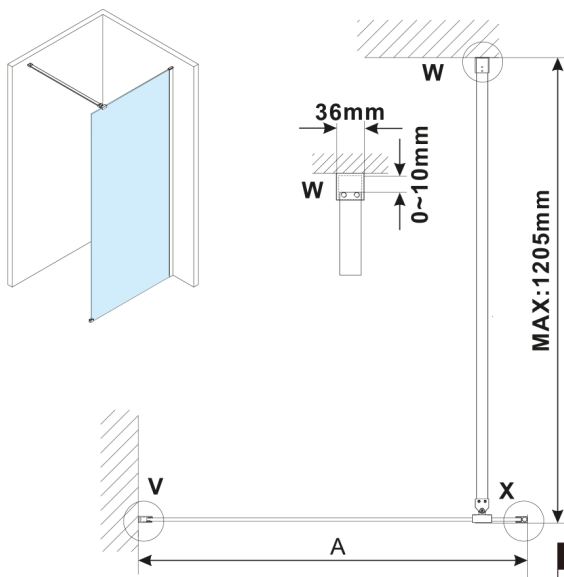

# ESCA CHROME One-piece shower glass panel, wall-mount, smoked matt glass, 800 mm

Order code: ES1480-01

**Size**

Height: 2100 mm  
Depth: 800 mm

**Properties**

Warranty: 2 years

## Technical sheet

MODEL	A,mm
ES1070, ES1170, ES1270, ES1370, ES1470, ES1570	690-705
ES1080, ES1180, ES1280, ES1380, ES1480, ES1580	790-805
ES1090, ES1190, ES1290, ES1390, ES1490, ES1590	890-905
ES1010, ES1110, ES1210, ES1310, ES1410, ES1510	990-1005
ES1011, ES1111, ES1211, ES1311, ES1411, ES1511	1090-1105
ES1012, ES1112, ES1212, ES1312, ES1412, ES1512	1190-1205
ES1013, ES1113, ES1213, ES1313, ES1413, ES1513	1290-1305
ES1014, ES1114, ES1214, ES1314, ES1414, ES1514	1390-1405
ES1015, ES1115, ES1215, ES1315, ES1415, ES1515	1490-1505

MODEL	A,mm
ES1070, ES1170, ES1270, ES1370, ES1470, ES1570	690-705
ES1080, ES1180, ES1280, ES1380, ES1480, ES1580	790-805
ES1090, ES1190, ES1290, ES1390, ES1490, ES1590	890-905
ES1010, ES1110, ES1210, ES1310, ES1410, ES1510	990-1005
ES1011, ES1111, ES1211, ES1311, ES1411, ES1511	1090-1105
ES1012, ES1112, ES1212, ES1312, ES1412, ES1512	1190-1205
ES1013, ES1113, ES1213, ES1313, ES1413, ES1513	1290-1305
ES1014, ES1114, ES1214, ES1314, ES1414, ES1514	1390-1405
ES1015, ES1115, ES1215, ES1315, ES1415, ES1515	1490-1505