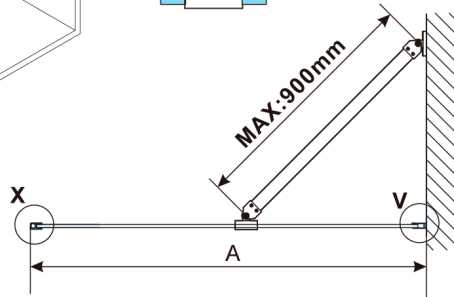

# ESCA CHROME One-piece shower glass panel, wall-mount, smoked matt glass, 800 mm

Order code: ES1480-01

**Size**

Height: 2100 mm  
Depth: 800 mm

**Properties**

Warranty: 2 years

## Technical sheet

MODEL	A,mm
ES1070, ES1170, ES1270, ES1370, ES1470, ES1570	690-705
ES1080, ES1180, ES1280, ES1380, ES1480, ES1580	790-805
ES1090, ES1190, ES1290, ES1390, ES1490, ES1590	890-905
ES1010, ES1110, ES1210, ES1310, ES1410, ES1510	990-1005
ES1011, ES1111, ES1211, ES1311, ES1411, ES1511	1090-1105
ES1012, ES1112, ES1212, ES1312, ES1412, ES1512	1190-1205
ES1013, ES1113, ES1213, ES1313, ES1413, ES1513	1290-1305
ES1014, ES1114, ES1214, ES1314, ES1414, ES1514	1390-1405
ES1015, ES1115, ES1215, ES1315, ES1415, ES1515	1490-1505

MODEL	A,mm
ES1070, ES1170, ES1270, ES1370, ES1470, ES1570	690-705
ES1080, ES1180, ES1280, ES1380, ES1480, ES1580	790-805
ES1090, ES1190, ES1290, ES1390, ES1490, ES1590	890-905
ES1010, ES1110, ES1210, ES1310, ES1410, ES1510	990-1005
ES1011, ES1111, ES1211, ES1311, ES1411, ES1511	1090-1105
ES1012, ES1112, ES1212, ES1312, ES1412, ES1512	1190-1205
ES1013, ES1113, ES1213, ES1313, ES1413, ES1513	1290-1305
ES1014, ES1114, ES1214, ES1314, ES1414, ES1514	1390-1405
ES1015, ES1115, ES1215, ES1315, ES1415, ES1515	1490-1505