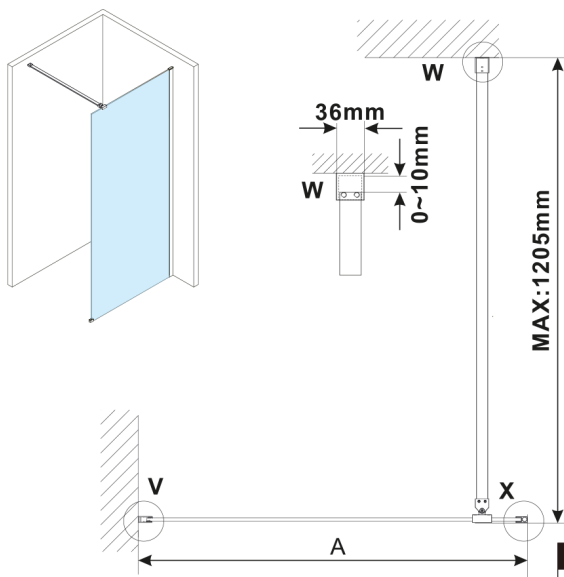

ESCA GOLD MATT One-piece shower glass panel, wall-mount, smoked matt glass, 700 mm

Order code: ES1470-04

Size

Height: 2100 mm
Depth: 700 mm

Properties

Warranty: 2 years

Technical sheet

MODEL	A,mm
ES1070, ES1170, ES1270, ES1370, ES1470, ES1570	690-705
ES1080, ES1180, ES1280, ES1380, ES1480, ES1580	790-805
ES1090, ES1190, ES1290, ES1390, ES1490, ES1590	890-905
ES1010, ES1110, ES1210, ES1310, ES1410, ES1510	990-1005
ES1011, ES1111, ES1211, ES1311, ES1411, ES1511	1090-1105
ES1012, ES1112, ES1212, ES1312, ES1412, ES1512	1190-1205
ES1013, ES1113, ES1213, ES1313, ES1413, ES1513	1290-1305
ES1014, ES1114, ES1214, ES1314, ES1414, ES1514	1390-1405
ES1015, ES1115, ES1215, ES1315, ES1415, ES1515	1490-1505

MODEL	A,mm
ES1070, ES1170, ES1270, ES1370, ES1470, ES1570	690-705
ES1080, ES1180, ES1280, ES1380, ES1480, ES1580	790-805
ES1090, ES1190, ES1290, ES1390, ES1490, ES1590	890-905
ES1010, ES1110, ES1210, ES1310, ES1410, ES1510	990-1005
ES1011, ES1111, ES1211, ES1311, ES1411, ES1511	1090-1105
ES1012, ES1112, ES1212, ES1312, ES1412, ES1512	1190-1205
ES1013, ES1113, ES1213, ES1313, ES1413, ES1513	1290-1305
ES1014, ES1114, ES1214, ES1314, ES1414, ES1514	1390-1405
ES1015, ES1115, ES1215, ES1315, ES1415, ES1515	1490-1505