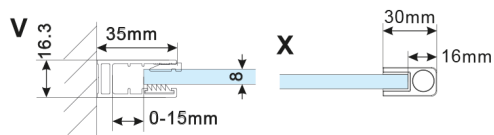

ESCA GOLD MATT One-piece shower glass panel, wall-mount, smoked matt glass, 700 mm

Order code: ES1470-04

Size

Height: 2100 mm
Depth: 700 mm

Properties

Warranty: 2 years

Technical sheet

MODEL	A,mm
ES1070, ES1170, ES1270, ES1370, ES1470, ES1570	690-705
ES1080, ES1180, ES1280, ES1380, ES1480, ES1580	790-805
ES1090, ES1190, ES1290, ES1390, ES1490, ES1590	890-905
ES1010, ES1110, ES1210, ES1310, ES1410, ES1510	990-1005
ES1011, ES1111, ES1211, ES1311, ES1411, ES1511	1090-1105
ES1012, ES1112, ES1212, ES1312, ES1412, ES1512	1190-1205
ES1013, ES1113, ES1213, ES1313, ES1413, ES1513	1290-1305
ES1014, ES1114, ES1214, ES1314, ES1414, ES1514	1390-1405
ES1015, ES1115, ES1215, ES1315, ES1415, ES1515	1490-1505

MODEL	A,mm
ES1070, ES1170, ES1270, ES1370, ES1470, ES1570	690-705
ES1080, ES1180, ES1280, ES1380, ES1480, ES1580	790-805
ES1090, ES1190, ES1290, ES1390, ES1490, ES1590	890-905
ES1010, ES1110, ES1210, ES1310, ES1410, ES1510	990-1005
ES1011, ES1111, ES1211, ES1311, ES1411, ES1511	1090-1105
ES1012, ES1112, ES1212, ES1312, ES1412, ES1512	1190-1205
ES1013, ES1113, ES1213, ES1313, ES1413, ES1513	1290-1305
ES1014, ES1114, ES1214, ES1314, ES1414, ES1514	1390-1405
ES1015, ES1115, ES1215, ES1315, ES1415, ES1515	1490-1505