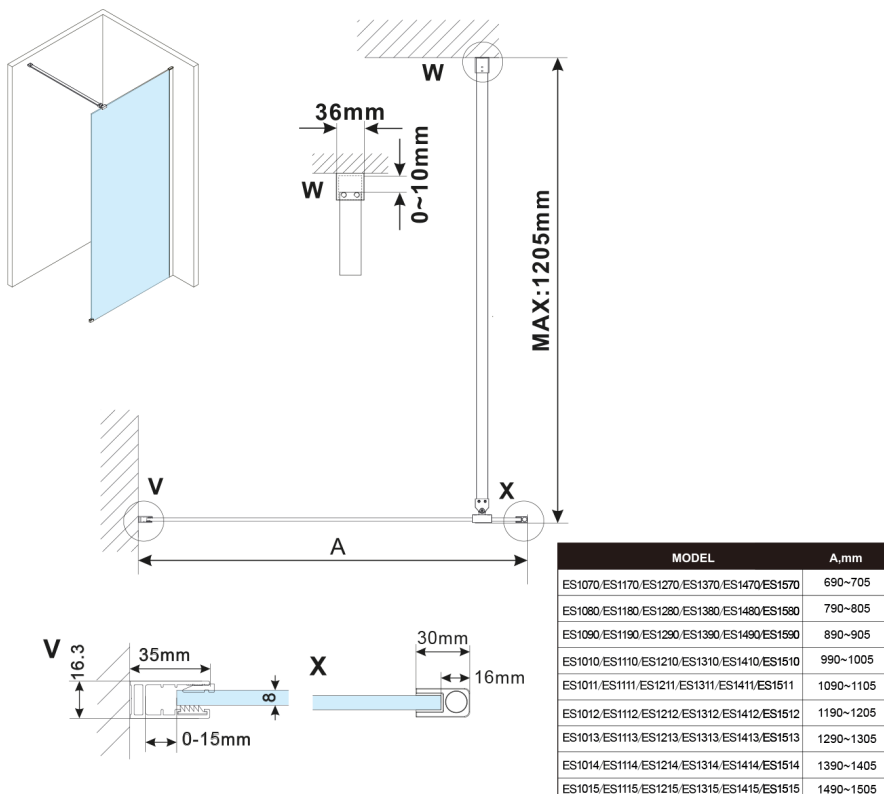

# ESCA WHITE MATT One-piece shower glass panel, wall-mount, smoked matt glass, 700 mm

Order code: ES1470-03

**Size**

Height: 2100 mm

Depth: 700 mm

**Properties**

Warranty: 2 years

## Technical sheet

MODEL	A,mm
ES1070, ES1170, ES1270, ES1370, ES1470, ES1570	690-705
ES1080, ES1180, ES1280, ES1380, ES1480, ES1580	790-805
ES1090, ES1190, ES1290, ES1390, ES1490, ES1590	890-905
ES1010, ES1110, ES1210, ES1310, ES1410, ES1510	990-1005
ES1011, ES1111, ES1211, ES1311, ES1411, ES1511	1090-1105
ES1012, ES1112, ES1212, ES1312, ES1412, ES1512	1190-1205
ES1013, ES1113, ES1213, ES1313, ES1413, ES1513	1290-1305
ES1014, ES1114, ES1214, ES1314, ES1414, ES1514	1390-1405
ES1015, ES1115, ES1215, ES1315, ES1415, ES1515	1490-1505