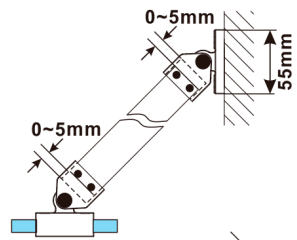

# ESCA BLACK MATT One-piece shower glass panel, wall-mount, smoked matt glass, 700 mm

Order code: ES1470-02

**Size**

Height: 2100 mm  
Depth: 700 mm

**Properties**

Warranty: 2 years

## Technical sheet

MODEL	A,mm
ES1070, ES1170, ES1270, ES1370, ES1470, ES1570	690-705
ES1080, ES1180, ES1280, ES1380, ES1480, ES1580	790-805
ES1090, ES1190, ES1290, ES1390, ES1490, ES1590	890-905
ES1010, ES1110, ES1210, ES1310, ES1410, ES1510	990-1005
ES1011, ES1111, ES1211, ES1311, ES1411, ES1511	1090-1105
ES1012, ES1112, ES1212, ES1312, ES1412, ES1512	1190-1205
ES1013, ES1113, ES1213, ES1313, ES1413, ES1513	1290-1305
ES1014, ES1114, ES1214, ES1314, ES1414, ES1514	1390-1405
ES1015, ES1115, ES1215, ES1315, ES1415, ES1515	1490-1505

MODEL	A,mm
ES1070, ES1170, ES1270, ES1370, ES1470, ES1570	690-705
ES1080, ES1180, ES1280, ES1380, ES1480, ES1580	790-805
ES1090, ES1190, ES1290, ES1390, ES1490, ES1590	890-905
ES1010, ES1110, ES1210, ES1310, ES1410, ES1510	990-1005
ES1011, ES1111, ES1211, ES1311, ES1411, ES1511	1090-1105
ES1012, ES1112, ES1212, ES1312, ES1412, ES1512	1190-1205
ES1013, ES1113, ES1213, ES1313, ES1413, ES1513	1290-1305
ES1014, ES1114, ES1214, ES1314, ES1414, ES1514	1390-1405
ES1015, ES1115, ES1215, ES1315, ES1415, ES1515	1490-1505