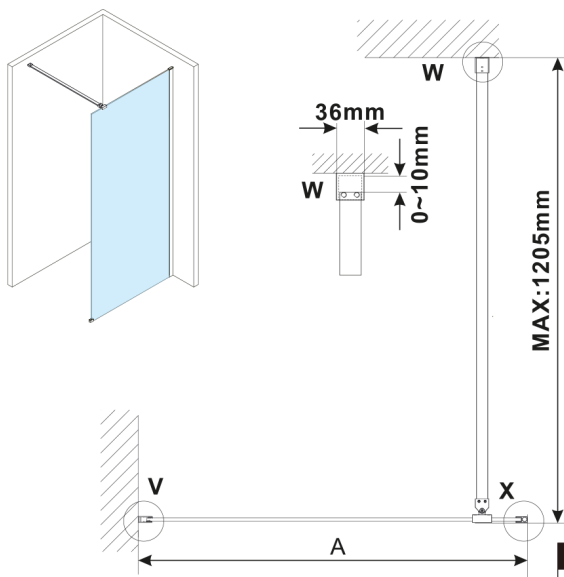

# ESCA BLACK MATT One-piece shower glass panel, wall-mount, smoked matt glass, 700 mm

Order code: ES1470-02

**Size**

Height: 2100 mm  
Depth: 700 mm

**Properties**

Warranty: 2 years

## Technical sheet

MODEL	A,mm
ES1070, ES1170, ES1270, ES1370, ES1470, ES1570	690-705
ES1080, ES1180, ES1280, ES1380, ES1480, ES1580	790-805
ES1090, ES1190, ES1290, ES1390, ES1490, ES1590	890-905
ES1010, ES1110, ES1210, ES1310, ES1410, ES1510	990-1005
ES1011, ES1111, ES1211, ES1311, ES1411, ES1511	1090-1105
ES1012, ES1112, ES1212, ES1312, ES1412, ES1512	1190-1205
ES1013, ES1113, ES1213, ES1313, ES1413, ES1513	1290-1305
ES1014, ES1114, ES1214, ES1314, ES1414, ES1514	1390-1405
ES1015, ES1115, ES1215, ES1315, ES1415, ES1515	1490-1505

MODEL	A,mm
ES1070, ES1170, ES1270, ES1370, ES1470, ES1570	690-705
ES1080, ES1180, ES1280, ES1380, ES1480, ES1580	790-805
ES1090, ES1190, ES1290, ES1390, ES1490, ES1590	890-905
ES1010, ES1110, ES1210, ES1310, ES1410, ES1510	990-1005
ES1011, ES1111, ES1211, ES1311, ES1411, ES1511	1090-1105
ES1012, ES1112, ES1212, ES1312, ES1412, ES1512	1190-1205
ES1013, ES1113, ES1213, ES1313, ES1413, ES1513	1290-1305
ES1014, ES1114, ES1214, ES1314, ES1414, ES1514	1390-1405
ES1015, ES1115, ES1215, ES1315, ES1415, ES1515	1490-1505