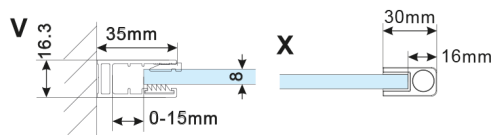

# ESCA BLACK MATT One-piece shower glass panel, wall-mount, smoked matt glass, 700 mm

Order code: ES1470-02

**Size**

Height: 2100 mm  
Depth: 700 mm

**Properties**

Warranty: 2 years

## Technical sheet

MODEL	A,mm
ES1070, ES1170, ES1270, ES1370, ES1470, ES1570	690-705
ES1080, ES1180, ES1280, ES1380, ES1480, ES1580	790-805
ES1090, ES1190, ES1290, ES1390, ES1490, ES1590	890-905
ES1010, ES1110, ES1210, ES1310, ES1410, ES1510	990-1005
ES1011, ES1111, ES1211, ES1311, ES1411, ES1511	1090-1105
ES1012, ES1112, ES1212, ES1312, ES1412, ES1512	1190-1205
ES1013, ES1113, ES1213, ES1313, ES1413, ES1513	1290-1305
ES1014, ES1114, ES1214, ES1314, ES1414, ES1514	1390-1405
ES1015, ES1115, ES1215, ES1315, ES1415, ES1515	1490-1505

MODEL	A,mm
ES1070, ES1170, ES1270, ES1370, ES1470, ES1570	690-705
ES1080, ES1180, ES1280, ES1380, ES1480, ES1580	790-805
ES1090, ES1190, ES1290, ES1390, ES1490, ES1590	890-905
ES1010, ES1110, ES1210, ES1310, ES1410, ES1510	990-1005
ES1011, ES1111, ES1211, ES1311, ES1411, ES1511	1090-1105
ES1012, ES1112, ES1212, ES1312, ES1412, ES1512	1190-1205
ES1013, ES1113, ES1213, ES1313, ES1413, ES1513	1290-1305
ES1014, ES1114, ES1214, ES1314, ES1414, ES1514	1390-1405
ES1015, ES1115, ES1215, ES1315, ES1415, ES1515	1490-1505