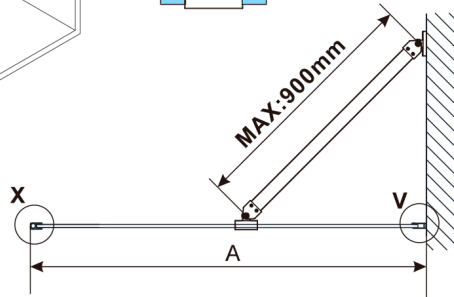

ESCA CHROME One-piece shower glass panel, wall-mount, smoked matt glass, 700 mm

Order code: ES1470-01

Size

Height: 2100 mm
Depth: 700 mm

Properties

Warranty: 2 years

Technical sheet

MODEL	A,mm
ES1070, ES1170, ES1270, ES1370, ES1470, ES1570	690-705
ES1080, ES1180, ES1280, ES1380, ES1480, ES1580	790-805
ES1090, ES1190, ES1290, ES1390, ES1490, ES1590	890-905
ES1010, ES1110, ES1210, ES1310, ES1410, ES1510	990-1005
ES1011, ES1111, ES1211, ES1311, ES1411, ES1511	1090-1105
ES1012, ES1112, ES1212, ES1312, ES1412, ES1512	1190-1205
ES1013, ES1113, ES1213, ES1313, ES1413, ES1513	1290-1305
ES1014, ES1114, ES1214, ES1314, ES1414, ES1514	1390-1405
ES1015, ES1115, ES1215, ES1315, ES1415, ES1515	1490-1505

MODEL	A, mm
ES1070, ES1170, ES1270, ES1370, ES1470, ES1570	690-705
ES1080, ES1180, ES1280, ES1380, ES1480, ES1580	790-805
ES1090, ES1190, ES1290, ES1390, ES1490, ES1590	890-905
ES1010, ES1110, ES1210, ES1310, ES1410, ES1510	990-1005
ES1011, ES1111, ES1211, ES1311, ES1411, ES1511	1090-1105
ES1012, ES1112, ES1212, ES1312, ES1412, ES1512	1190-1205
ES1013, ES1113, ES1213, ES1313, ES1413, ES1513	1290-1305
ES1014, ES1114, ES1214, ES1314, ES1414, ES1514	1390-1405
ES1015, ES1115, ES1215, ES1315, ES1415, ES1515	1490-1505