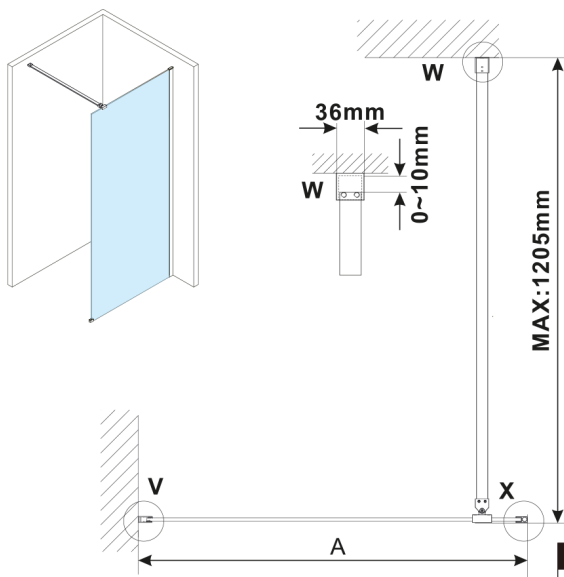

ESCA CHROME One-piece shower glass panel, wall-mount, smoked matt glass, 700 mm

Order code: ES1470-01

Size

Height: 2100 mm
Depth: 700 mm

Properties

Warranty: 2 years

Technical sheet

MODEL	A,mm
ES1070, ES1170, ES1270, ES1370, ES1470, ES1570	690-705
ES1080, ES1180, ES1280, ES1380, ES1480, ES1580	790-805
ES1090, ES1190, ES1290, ES1390, ES1490, ES1590	890-905
ES1010, ES1110, ES1210, ES1310, ES1410, ES1510	990-1005
ES1011, ES1111, ES1211, ES1311, ES1411, ES1511	1090-1105
ES1012, ES1112, ES1212, ES1312, ES1412, ES1512	1190-1205
ES1013, ES1113, ES1213, ES1313, ES1413, ES1513	1290-1305
ES1014, ES1114, ES1214, ES1314, ES1414, ES1514	1390-1405
ES1015, ES1115, ES1215, ES1315, ES1415, ES1515	1490-1505

MODEL	A, mm
ES1070, ES1170, ES1270, ES1370, ES1470, ES1570	690-705
ES1080, ES1180, ES1280, ES1380, ES1480, ES1580	790-805
ES1090, ES1190, ES1290, ES1390, ES1490, ES1590	890-905
ES1010, ES1110, ES1210, ES1310, ES1410, ES1510	990-1005
ES1011, ES1111, ES1211, ES1311, ES1411, ES1511	1090-1105
ES1012, ES1112, ES1212, ES1312, ES1412, ES1512	1190-1205
ES1013, ES1113, ES1213, ES1313, ES1413, ES1513	1290-1305
ES1014, ES1114, ES1214, ES1314, ES1414, ES1514	1390-1405
ES1015, ES1115, ES1215, ES1315, ES1415, ES1515	1490-1505