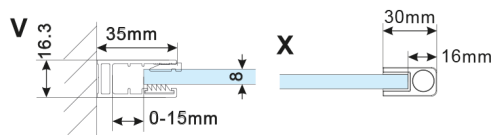

ESCA CHROME One-piece shower glass panel, wall-mount, smoked matt glass, 700 mm

Order code: ES1470-01

Size

Height: 2100 mm
Depth: 700 mm

Properties

Warranty: 2 years

Technical sheet

MODEL	A,mm
ES1070, ES1170, ES1270, ES1370, ES1470, ES1570	690-705
ES1080, ES1180, ES1280, ES1380, ES1480, ES1580	790-805
ES1090, ES1190, ES1290, ES1390, ES1490, ES1590	890-905
ES1010, ES1110, ES1210, ES1310, ES1410, ES1510	990-1005
ES1011, ES1111, ES1211, ES1311, ES1411, ES1511	1090-1105
ES1012, ES1112, ES1212, ES1312, ES1412, ES1512	1190-1205
ES1013, ES1113, ES1213, ES1313, ES1413, ES1513	1290-1305
ES1014, ES1114, ES1214, ES1314, ES1414, ES1514	1390-1405
ES1015, ES1115, ES1215, ES1315, ES1415, ES1515	1490-1505

MODEL	A, mm
ES1070, ES1170, ES1270, ES1370, ES1470, ES1570	690-705
ES1080, ES1180, ES1280, ES1380, ES1480, ES1580	790-805
ES1090, ES1190, ES1290, ES1390, ES1490, ES1590	890-905
ES1010, ES1110, ES1210, ES1310, ES1410, ES1510	990-1005
ES1011, ES1111, ES1211, ES1311, ES1411, ES1511	1090-1105
ES1012, ES1112, ES1212, ES1312, ES1412, ES1512	1190-1205
ES1013, ES1113, ES1213, ES1313, ES1413, ES1513	1290-1305
ES1014, ES1114, ES1214, ES1314, ES1414, ES1514	1390-1405
ES1015, ES1115, ES1215, ES1315, ES1415, ES1515	1490-1505