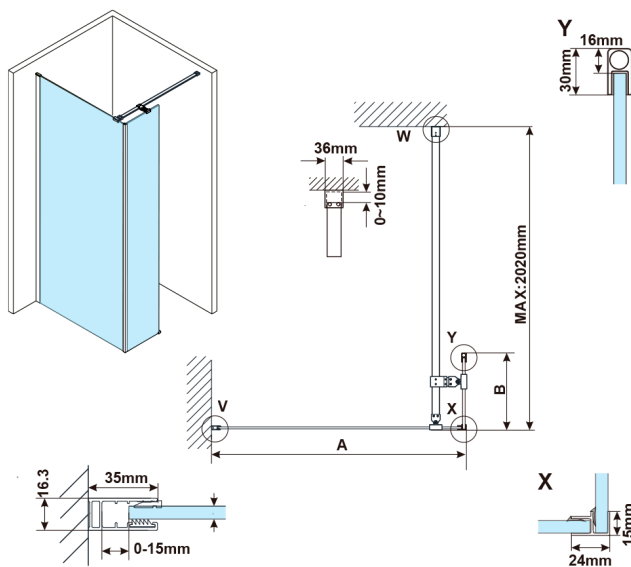

ESCA clear glass 567x2100mm

Order code: ES1060

Properties

Warranty: 3 years

Technical sheet

MODEL	A,mm
ES1070	686~701
ES1080	786~801
ES1090	886~901
ES1010	986~1001
ES1011	1086~1101
ES1012	1186~1201
ES1013	1286~1301
ES1014	1386~1401
ES1015	1486~1501

MODEL	B,mm
ES1030	285
ES1040	385
ES1050	485
ES1060	585

MODEL	A,mm
ES1030	290-305
ES1040	390-405
ES1050	490-505
ES1060	590-605

MODEL	A,mm
ES1070, ES1170, ES1270, ES1370, ES1470, ES1570	690-705
ES1080, ES1180, ES1280, ES1380, ES1480, ES1580	790-805
ES1090, ES1190, ES1290, ES1390, ES1490, ES1590	890-905
ES1010, ES1110, ES1210, ES1310, ES1410, ES1510	990-1005
ES1011, ES1111, ES1211, ES1311, ES1411, ES1511	1090-1105
ES1012, ES1112, ES1212, ES1312, ES1412, ES1512	1190-1205
ES1013, ES1113, ES1213, ES1313, ES1413, ES1513	1290-1305
ES1014, ES1114, ES1214, ES1314, ES1414, ES1514	1390-1405
ES1015, ES1115, ES1215, ES1315, ES1415, ES1515	1490-1505