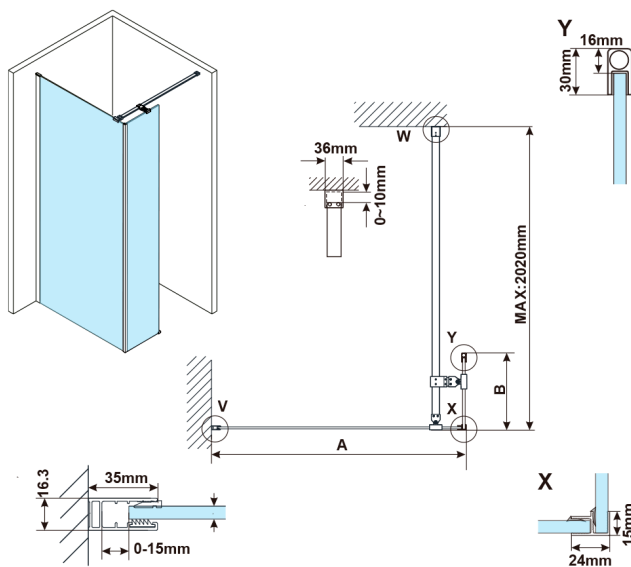

## ESCA clear glass 467x2100mm

Order code: ES1050

Properties

Warranty: 3 years

### Technical sheet

MODEL	A,mm
ES1070	686~701
ES1080	786~801
ES1090	886~901
ES1010	986~1001
ES1011	1086~1101
ES1012	1186~1201
ES1013	1286~1301
ES1014	1386~1401
ES1015	1486~1501

MODEL	B,mm
ES1030	285
ES1040	385
ES1050	485
ES1060	585

MODEL	A,mm
ES1030	290-305
ES1040	390-405
ES1050	490-505
ES1060	590-605

MODEL	A,mm
ES1070, ES1170, ES1270, ES1370, ES1470, ES1570	690-705
ES1080, ES1180, ES1280, ES1380, ES1480, ES1580	790-805
ES1090, ES1190, ES1290, ES1390, ES1490, ES1590	890-905
ES1010, ES1110, ES1210, ES1310, ES1410, ES1510	990-1005
ES1011, ES1111, ES1211, ES1311, ES1411, ES1511	1090-1105
ES1012, ES1112, ES1212, ES1312, ES1412, ES1512	1190-1205
ES1013, ES1113, ES1213, ES1313, ES1413, ES1513	1290-1305
ES1014, ES1114, ES1214, ES1314, ES1414, ES1514	1390-1405
ES1015, ES1115, ES1215, ES1315, ES1415, ES1515	1490-1505