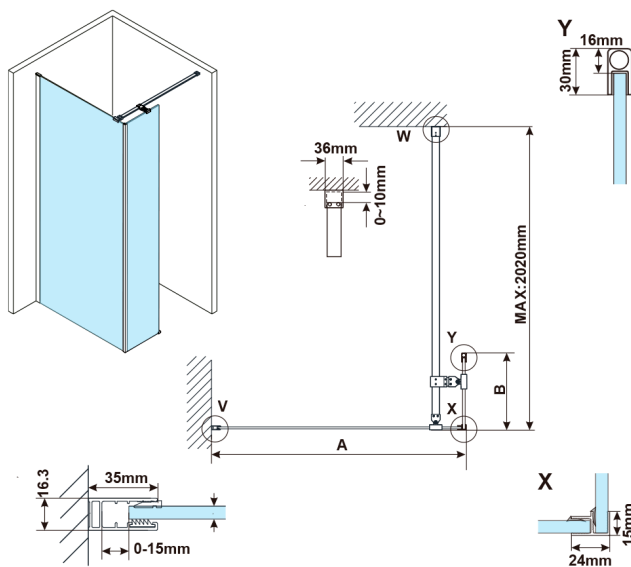

ESCA clear glass 367x2100mm

Order code: ES1040

Properties

Warranty: 3 years

Technical sheet

MODEL	A,mm
ES1070	686~701
ES1080	786~801
ES1090	886~901
ES1010	986~1001
ES1011	1086~1101
ES1012	1186~1201
ES1013	1286~1301
ES1014	1386~1401
ES1015	1486~1501

MODEL	B,mm
ES1030	285
ES1040	385
ES1050	485
ES1060	585

MODEL	A,mm
ES1030	290-305
ES1040	390-405
ES1050	490-505
ES1060	590-605

MODEL	A,mm
ES1070, ES1170, ES1270, ES1370, ES1470, ES1570	690-705
ES1080, ES1180, ES1280, ES1380, ES1480, ES1580	790-805
ES1090, ES1190, ES1290, ES1390, ES1490, ES1590	890-905
ES1010, ES1110, ES1210, ES1310, ES1410, ES1510	990-1005
ES1011, ES1111, ES1211, ES1311, ES1411, ES1511	1090-1105
ES1012, ES1112, ES1212, ES1312, ES1412, ES1512	1190-1205
ES1013, ES1113, ES1213, ES1313, ES1413, ES1513	1290-1305
ES1014, ES1114, ES1214, ES1314, ES1414, ES1514	1390-1405
ES1015, ES1115, ES1215, ES1315, ES1415, ES1515	1490-1505