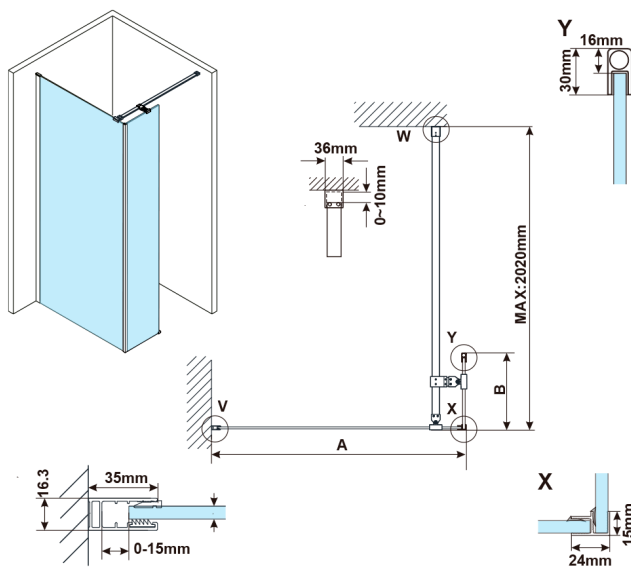

ESCA clear glass 267x2100mm

Order code: ES1030

Properties

Warranty: 3 years

Technical sheet

MODEL	A,mm
ES1070	686~701
ES1080	786~801
ES1090	886~901
ES1010	986~1001
ES1011	1086~1101
ES1012	1186~1201
ES1013	1286~1301
ES1014	1386~1401
ES1015	1486~1501

MODEL	B,mm
ES1030	285
ES1040	385
ES1050	485
ES1060	585

MODEL	A,mm
ES1030	290-305
ES1040	390-405
ES1050	490-505
ES1060	590-605

MODEL	A,mm
ES1070, ES1170, ES1270, ES1370, ES1470, ES1570	690-705
ES1080, ES1180, ES1280, ES1380, ES1480, ES1580	790-805
ES1090, ES1190, ES1290, ES1390, ES1490, ES1590	890-905
ES1010, ES1110, ES1210, ES1310, ES1410, ES1510	990-1005
ES1011, ES1111, ES1211, ES1311, ES1411, ES1511	1090-1105
ES1012, ES1112, ES1212, ES1312, ES1412, ES1512	1190-1205
ES1013, ES1113, ES1213, ES1313, ES1413, ES1513	1290-1305
ES1014, ES1114, ES1214, ES1314, ES1414, ES1514	1390-1405
ES1015, ES1115, ES1215, ES1315, ES1415, ES1515	1490-1505