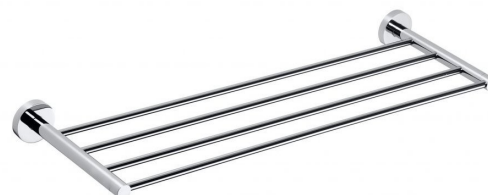

## X-ROUND E towel shelf 600mm, chrome

**Order code:** XR412

### Basic information

**Brand:** Sapho  
**Series:** X-ROUND

### Size

**Length:** 655 mm  
**Width:** 655 mm  
**Height:** 55 mm  
**Depth:** 200 mm

### Properties

**Colour:** Chrome  
**Material:** Brass  
**Shape:** Circular  
**Type:** Towel holder: with shelf  
**Installation:** Drilling  
**Weight / Piece:** 1.0 kg  
**Packaging:** 1 Piece  
**Warranty:** 10 years