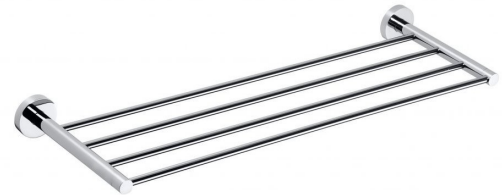

X-ROUND E towel shelf 600mm, chrome

Order code: XR412

Basic information

Brand: Sapho
Series: X-ROUND

Size

Length: 655 mm
Width: 655 mm
Height: 55 mm
Depth: 200 mm

Properties

Colour: Chrome
Material: Brass
Shape: Circular
Type: Towel holder: with shelf
Installation: Drilling
Weight / Piece: 1.0 kg
Packaging: 1 Piece
Warranty: 10 years