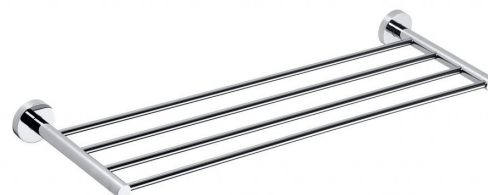

X-ROUND E towel shelf 600mm, chrome

Order code: XR412

Basic information

Brand: Sapho
Series: X-ROUND

Size

Length: 655 mm
Width: 655 mm
Height: 55 mm
Depth: 200 mm

Properties

Colour: Chrome
Material: Brass
Shape: Circular
Type: Towel holder: with shelf
Installation: Drilling
Weight / Piece: 1.0 kg
Packaging: 1 Piece
Warranty: 10 years