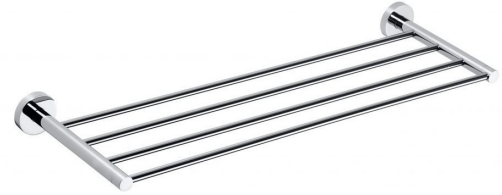

X-ROUND E towel shelf 600mm, chrome

Order code: XR412

Size

Length: 655 mm
 Width: 655 mm
 Height: 55 mm
 Depth: 200 mm

Properties

Colour: Chrome
 Material: Brass
 Warranty: 10 years

Technical sheet