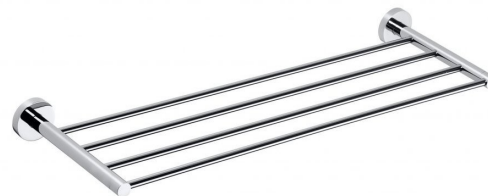

## X-ROUND E towel shelf 600mm, chrome

Order code: XR412

### Size

Length: 655 mm  
Width: 655 mm  
Height: 55 mm  
Depth: 200 mm

### Properties

Colour: Chrome  
Material: Brass  
Warranty: 10 years