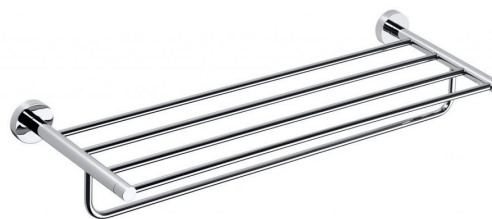

## X-ROUND E towel shelf with towel rail 600mm, chrome

**Order code:** XR415

### Basic information

**Brand:** Sapho  
**Series:** X-ROUND

### Size

**Length:** 655 mm  
**Width:** 655 mm  
**Height:** 110 mm  
**Depth:** 200 mm

### Properties

**Colour:** Chrome  
**Material:** Brass  
**Shape:** Circular  
**Type:** Towel holder: with shelf  
**Installation:** Drilling  
**Weight / Piece:** 1.2 kg  
**Packaging:** 1 Piece  
**Warranty:** 10 years