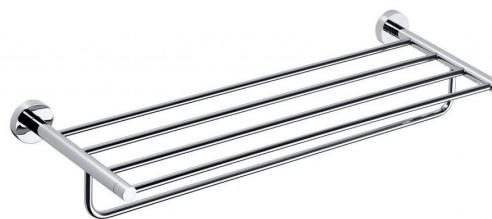

X-ROUND E towel shelf with towel rail 600mm, chrome

Order code: XR415

Basic information

Brand: Sapho
Series: X-ROUND

Size

Length: 655 mm
Width: 655 mm
Height: 110 mm
Depth: 200 mm

Properties

Colour: Chrome
Material: Brass
Shape: Circular
Type: Towel holder: with shelf
Installation: Drilling
Weight / Piece: 1.2 kg
Packaging: 1 Piece
Warranty: 10 years