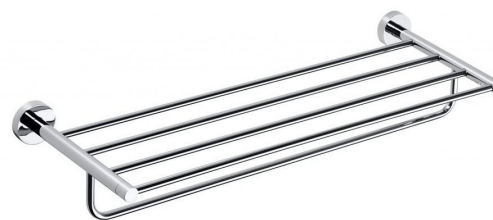

## X-ROUND E towel shelf with towel rail 600mm, chrome

**Order code:** XR415

### Size

Length: 655 mm  
 Width: 655 mm  
 Height: 110 mm  
 Depth: 200 mm

### Properties

Colour: Chrome  
 Material: Brass  
 Warranty: 10 years