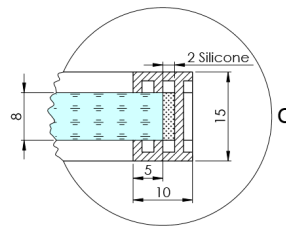

Technical sheet

MODEL	K	L	M
ES1070 / ES1170 / ES1270 / ES1370 / ES1570	662	667	672
ES1080 / ES1180 / ES1280 / ES1380 / ES1580	762	767	772
ES1090 / ES1190 / ES1290 / ES1390 / ES1590	862	867	872
ES1010 / ES1110 / ES1210 / ES1310 / ES1510	962	967	972
ES1011 / ES1111 / ES1211 / ES1311 / ES1511	1062	1067	1072
ES1012 / ES1112 / ES1212 / ES1312 / ES1512	1162	1167	1172
ES1013 / ES1113 / ES1213 / ES1313 / ES1513	1262	1267	1272
ES1014 / ES1114 / ES1214 / ES1314 / ES1514	1362	1367	1372