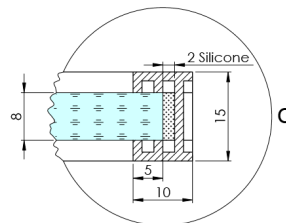

ARCHITEX BLACK MATT Shower Enclosure 1162 mm, matt glass

Order code: AXB120MT

Size

Height: 2100 mm

Depth: 1162 mm

Properties

Warranty: 2 years

Technical sheet

| MODEL | K | L | M |
|--|------|------|------|
| ES1070 / ES1170 / ES1270 / ES1370 / ES1570 | 662 | 667 | 672 |
| ES1080 / ES1180 / ES1280 / ES1380 / ES1580 | 762 | 767 | 772 |
| ES1090 / ES1190 / ES1290 / ES1390 / ES1590 | 862 | 867 | 872 |
| ES1010 / ES1110 / ES1210 / ES1310 / ES1510 | 962 | 967 | 972 |
| ES1011 / ES1111 / ES1211 / ES1311 / ES1511 | 1062 | 1067 | 1072 |
| ES1012 / ES1112 / ES1212 / ES1312 / ES1512 | 1162 | 1167 | 1172 |
| ES1013 / ES1113 / ES1213 / ES1313 / ES1513 | 1262 | 1267 | 1272 |
| ES1014 / ES1114 / ES1214 / ES1314 / ES1514 | 1362 | 1367 | 1372 |