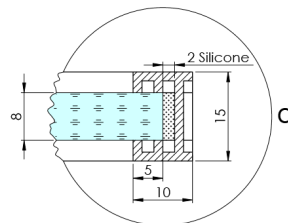

Technical sheet

MODEL	K	L	M
ES1070 / ES1170 / ES1270 / ES1370 / ES1570	662	667	672
ES1080 / ES1180 / ES1280 / ES1380 / ES1580	762	767	772
ES1090 / ES1190 / ES1290 / ES1390 / ES1590	862	867	872
ES1010 / ES1110 / ES1210 / ES1310 / ES1510	962	967	972
ES1011 / ES1111 / ES1211 / ES1311 / ES1511	1062	1067	1072
ES1012 / ES1112 / ES1212 / ES1312 / ES1512	1162	1167	1172
ES1013 / ES1113 / ES1213 / ES1313 / ES1513	1262	1267	1272
ES1014 / ES1114 / ES1214 / ES1314 / ES1514	1362	1367	1372