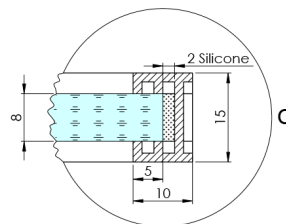

Technical sheet

MODEL	K	L	M
ES1070 / ES1170 / ES1270 / ES1370 / ES1570	662	667	672
ES1080 / ES1180 / ES1280 / ES1380 / ES1580	762	767	772
ES1090 / ES1190 / ES1290 / ES1390 / ES1590	862	867	872
ES1010 / ES1110 / ES1210 / ES1310 / ES1510	962	967	972
ES1011 / ES1111 / ES1211 / ES1311 / ES1511	1062	1067	1072
ES1012 / ES1112 / ES1212 / ES1312 / ES1512	1162	1167	1172
ES1013 / ES1113 / ES1213 / ES1313 / ES1513	1262	1267	1272
ES1014 / ES1114 / ES1214 / ES1314 / ES1514	1362	1367	1372