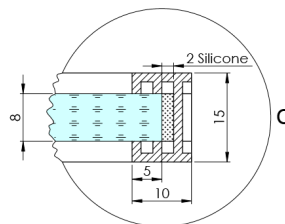

Technical sheet

MODEL	K	L	M
ES1070 / ES1170 / ES1270 / ES1370 / ES1570	662	667	672
ES1080 / ES1180 / ES1280 / ES1380 / ES1580	762	767	772
ES1090 / ES1190 / ES1290 / ES1390 / ES1590	862	867	872
ES1010 / ES1110 / ES1210 / ES1310 / ES1510	962	967	972
ES1011 / ES1111 / ES1211 / ES1311 / ES1511	1062	1067	1072
ES1012 / ES1112 / ES1212 / ES1312 / ES1512	1162	1167	1172
ES1013 / ES1113 / ES1213 / ES1313 / ES1513	1262	1267	1272
ES1014 / ES1114 / ES1214 / ES1314 / ES1514	1362	1367	1372