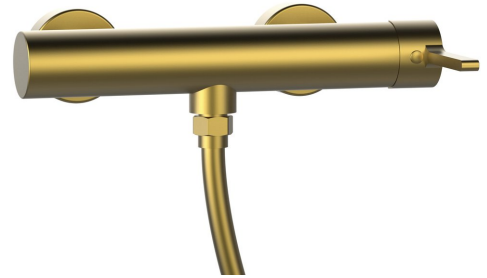

ICONIC Wall-Mount Shower Mixer Tap, matt gold

Order code: AF011GB

Properties

Colour: Gold matt

Material: Brass

Warranty: 6 years

Technical sheet