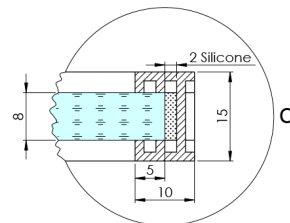

Technical sheet

MODEL	K	L	M
ES1070 / ES1170 / ES1270 / ES1370 / ES1570	662	667	672
ES1080 / ES1180 / ES1280 / ES1380 / ES1580	762	767	772
ES1090 / ES1190 / ES1290 / ES1390 / ES1590	862	867	872
ES1010 / ES1110 / ES1210 / ES1310 / ES1510	962	967	972
ES1011 / ES1111 / ES1211 / ES1311 / ES1511	1062	1067	1072
ES1012 / ES1112 / ES1212 / ES1312 / ES1512	1162	1167	1172
ES1013 / ES1113 / ES1213 / ES1313 / ES1513	1262	1267	1272
ES1014 / ES1114 / ES1214 / ES1314 / ES1514	1362	1367	1372