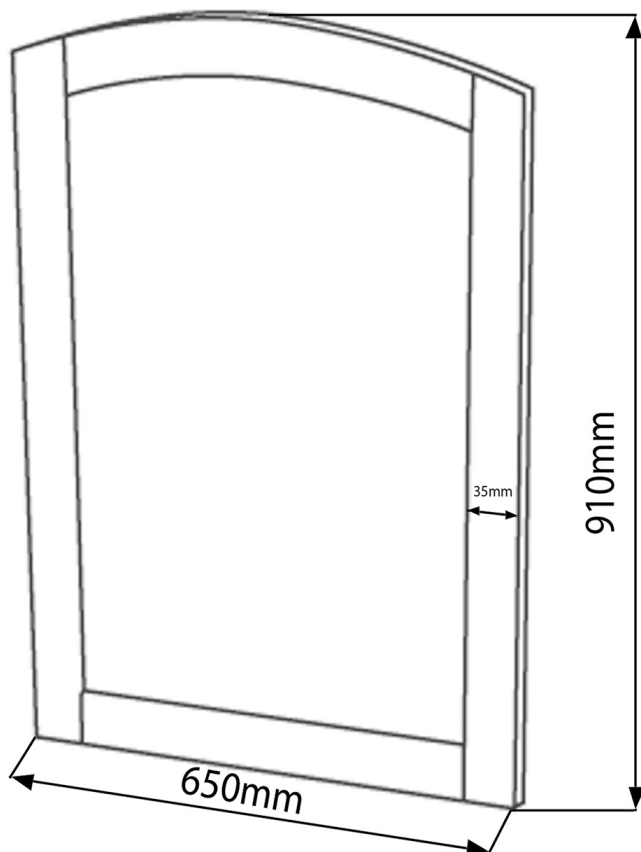

## RETRO Mirror in Wooden Frame 65x91cm, beech

Order code: 735241

### Size

Width: 650 mm

Height: 910 mm

## Technical sheet

TL:20mm