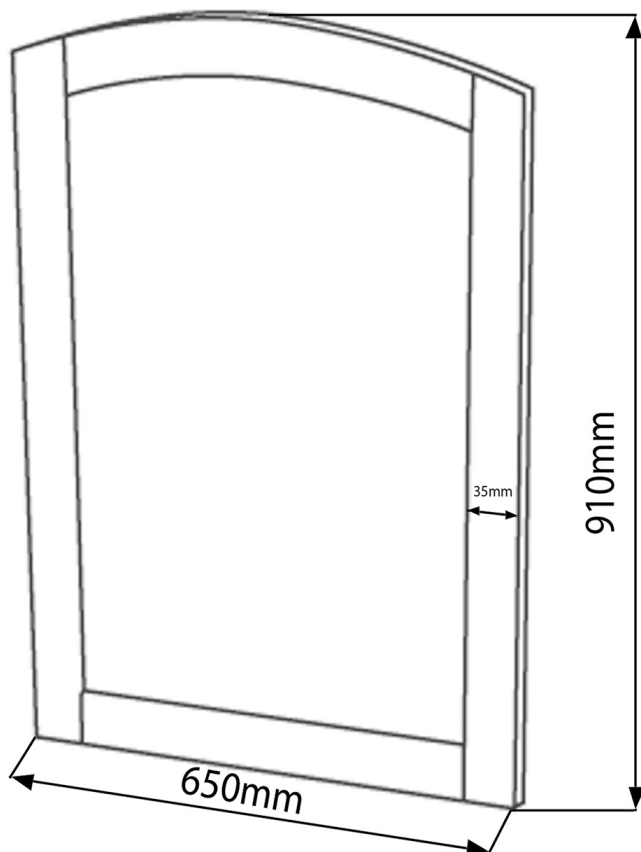

RETRO Mirror in Wooden Frame 65x91cm, beech

Order code: 735241

Size

Width: 650 mm

Height: 910 mm

Properties

Decor: beech

Material: Massive wood

Warranty: 2 years

Technical sheet

TL:20mm