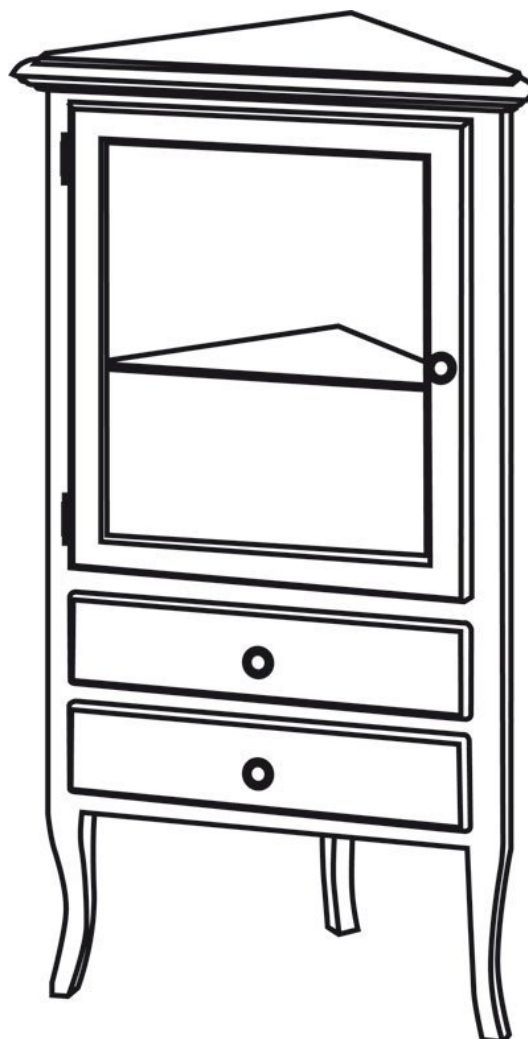

**RETRO Corner Storage Unit 60x120x47cm, left/old  
white**

**SAPHO**

**Order code:** 1692

**Basic information**

**Brand:** Sapho  
**Series:** RETRO

**Size**

**Width:** 600 mm  
**Height:** 1200 mm  
**Depth:** 470 mm

**Properties**

**Colour:** White  
**Decor:** Antique white  
**Material:** Solid wood/veneer  
**Installation:** Freestanding  
**Type of cabinet:** Corner  
**Package contains:** Handle  
**Weight / Piece:** 27.41 kg  
**Packaging:** 1 Piece  
**Warranty:** 2 years

RETRO Corner Storage Unit 60x120x47cm, left/old  
white

Technical sheet